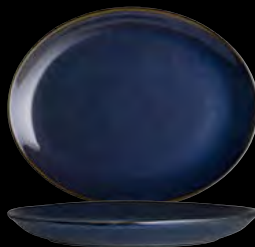

*distinct reactive glaze*

Introducing Indigo to the Homer Laughlin China collection. With a distinctive indigo color that is highlighted by a beautifully brown rolled edge, this collection is comprised of both embossed and unembossed shapes. Great as a standalone or mix & match with existing Steelite products, Indigo's reactive glaze gives each item a modern & sleek finish.

Flipside Plate  
HL13109026 D 10 1/2"  
HL13089026 D 9"  
HL13079026 D 7 3/4"  
HL13069026 D 6 1/2"

Coupe Plate  
HL3079026 D 9"  
HL3069026 D 8 1/4"  
HL3049026 D 6 1/2"

Oval Platter  
HL3159026 L 13 1/8" W 10 1/2"  
HL3129026 L 10 1/2" W 7 5/8"