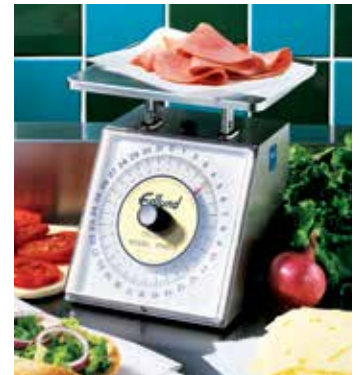

## FOUR STAR SERIES STAINLESS STEEL PORTION SCALES

Our Four Star Series stainless steel portion scales are all NSF Certified. With oversized stainless steel platforms, stainless steel springs and mechanisms, these scales are dishwasher safe to guarantee longer life. The Four Star Series provide a larger dial face for more finite readings and are available in both U.S. and metric models.

### Features:

- Dishwasher safe. No need to disassemble
- NSF Certified
- Stainless steel springs & mechanisms
- All stainless steel housing
- 32 oz. and 1000 gram models are field re-calibratable
- 30° viewing angle for easier reading
- Oversized 7" x 8¾" platform
- Rustproof
- Scale dimensions 7½"L x 7"W x 9"H
- **Made in USA**