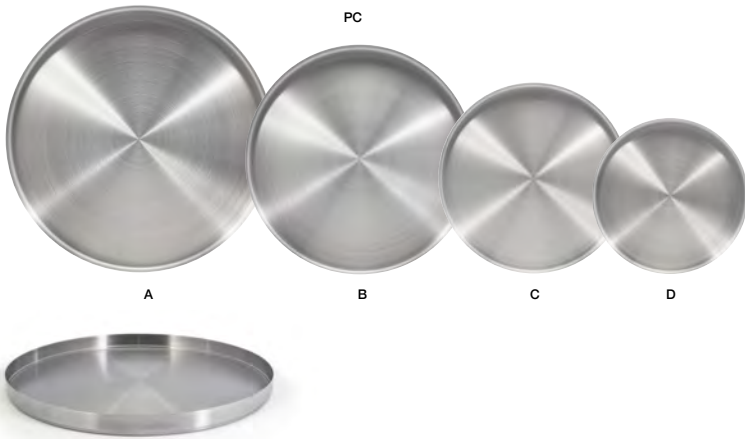

# soho<sup>®</sup>

Soho's perfectly flat plating surface and modern raised rim, add edge to the traditional round.

A	11.5" Round Soho® Plate	11.5 dia x .75	Pack 4	DOS036WHP21	D	7.5" Round Soho® Plate	7.5 dia x .75	Pack 12	DSP040WHP23
B	10.75" Round Soho® Plate	10.75 dia x .75	Pack 4	DDP077WHP21	E	6.5" Round Soho® Plate	6.5 dia x .75	Pack 12	DAP085WHP23
C	9" Round Soho® Plate	9 dia x .75	Pack 6	DDP076WHP22	F	5" Round Soho® Plate	5 dia x .75	Pack 12	DAP084WHP23
					G	14" Round Soho® Platter	14 dia x 1	Pack 2	SPT066WHP20

A	12.25" Round Brushed Stainless Soho® Plate - Silver	12.25 dia x 1	Pack 4	DOS034BSS21
B	11" Round Brushed Stainless Soho® Plate - Silver	11 dia x 1	Pack 6	DDP070BSS22
C	9" Round Brushed Stainless Soho® Plate - Silver	9 dia x .5	Pack 12	DDP071BSS23
D	7.5" Round Brushed Stainless Soho® Plate - Silver	7.5 dia x .5	Pack 12	DSP038BSS23

A	8" Round Soho® Bowl - 48oz	8 dia x 2.25	Pack 4	DBO176WHP21	D	5.25" Round Soho® Bowl - 16oz	5.25 dia x 2	Pack 12	DBO173WHP23
B	7" Round Soho® Bowl - 36oz	7 dia x 2.25	Pack 6	DBO175WHP22	E	4.5" Round Soho® Bowl - 10oz	4.5 dia x 1.75	Pack 12	DBO172WHP23
C	6" Round Soho® Bowl - 24oz	6 dia x 2.25	Pack 6	DBO174WHP22	F	6oz Round Soho® Ramekin	4 dia x 1.5	Pack 12	ASC028WHP23
					G	11.75" Round Soho® Bowl - 160oz	11.75 dia x 3.3	Pack 2	BBO037WHP20