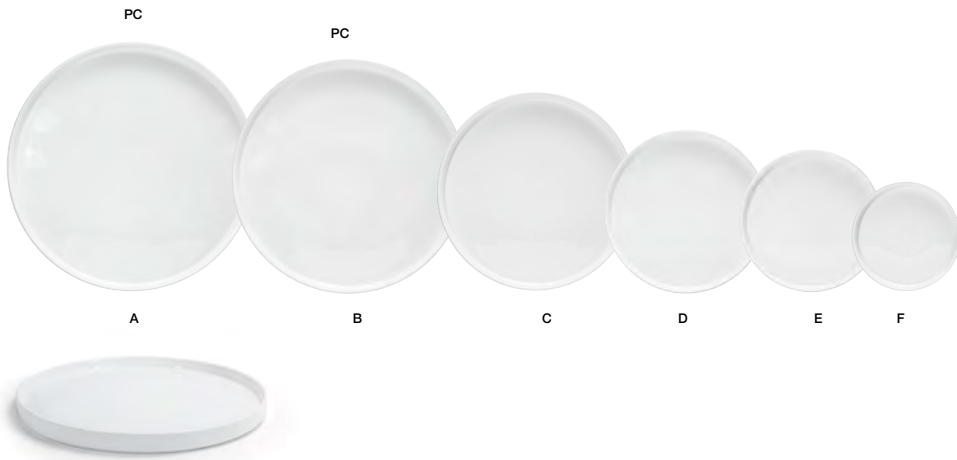

# soho<sup>®</sup>

Soho's perfectly flat plating surface and modern raised rim, add edge to the traditional round.

A	11.5" Round Soho® Plate	11.5 dia x .75	Pack 4	DOS036WHP21	D	7.5" Round Soho® Plate	7.5 dia x .75	Pack 12	DSP040WHP23
B	10.75" Round Soho® Plate	10.75 dia x .75	Pack 4	DDP077WHP21	E	6.5" Round Soho® Plate	6.5 dia x .75	Pack 12	DAP085WHP23
C	9" Round Soho® Plate	9 dia x .75	Pack 6	DDP076WHP22	F	5" Round Soho® Plate	5 dia x .75	Pack 12	DAP084WHP23
					G	14" Round Soho® Platter	14 dia x 1	Pack 2	SPT066WHP20

A	12.25" Round Brushed Stainless Soho® Plate - Silver	12.25 dia x 1	Pack 4	DOS034BSS21
B	11" Round Brushed Stainless Soho® Plate - Silver	11 dia x 1	Pack 6	DDP070BSS22
C	9" Round Brushed Stainless Soho® Plate - Silver	9 dia x .5	Pack 12	DDP071BSS23
D	7.5" Round Brushed Stainless Soho® Plate - Silver	7.5 dia x .5	Pack 12	DSP038BSS23

A	8" Round Soho® Bowl - 48oz	8 dia x 2.25	Pack 4	DBO176WHP21	D	5.25" Round Soho® Bowl - 16oz	5.25 dia x 2	Pack 12	DBO173WHP23
B	7" Round Soho® Bowl - 36oz	7 dia x 2.25	Pack 6	DBO175WHP22	E	4.5" Round Soho® Bowl - 10oz	4.5 dia x 1.75	Pack 12	DBO172WHP23
C	6" Round Soho® Bowl - 24oz	6 dia x 2.25	Pack 6	DBO174WHP22	F	6oz Round Soho® Ramekin	4 dia x 1.5	Pack 12	ASC028WHP23
					G	11.75" Round Soho® Bowl - 160oz	11.75 dia x 3.3	Pack 2	BBO037WHP20