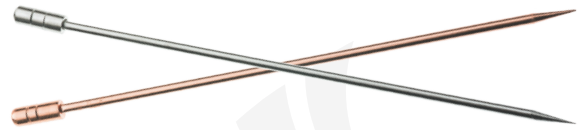

## COCKTAIL PICKS

- > 18-8 Stainless steel core construction.
- > Sharp point quickly and cleanly pierces garnishes.
- > Designed not to fall into martini glasses.
- > Choice of four styles in two finishes.
- > Sold in packs of 12.

Grooved Top, Set of 12, 4 3/8" L

Circle Top, Set of 12, 4 1/4" L

Skull Top, Set of 12, 4 3/8" L

Sword Top, Set of 12, 4 5/8" L

Stainless Steel  
**M37030SS**

Copper Plated  
**M37030CP**

Stainless Steel  
**M37031**

## ATOMIZER/MISTER

Provides a very fine mist of vermouth or other spirits.  
Capacity: 15 ml / 0.51 oz. 4 3/4" overall length.

- > Refillable glass canister.
- > Includes funnel for easy refilling.
- > Silver ABS body.
- > Convenient lid for safe storage and transport.

- > Vented for better pour control.
- > Long, tapered spout to avoid spillage.
- > Ideal fin design stays snug in bottle and removes easily.

Pack of 12 **M37068**