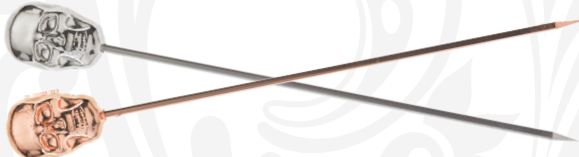

## COCKTAIL PICKS

- > 18-8 Stainless steel core construction.
- > Sharp point quickly and cleanly pierces garnishes.
- > Designed not to fall into martini glasses.
- > Choice of four styles in two finishes.
- > Sold in packs of 12.

Grooved Top, Set of 12, 4 3/8" L

Circle Top, Set of 12, 4 1/4" L

Skull Top, Set of 12, 4 3/8" L

Sword Top, Set of 12, 4 5/8" L

Stainless Steel  
**M37030SS**

Copper Plated  
**M37030CP**

Stainless Steel  
**M37031**

Copper Plated  
**M37031CP**

Stainless Steel  
**M37064**

Copper Plated  
**M37064CP**

Stainless Steel  
**M37065**

Copper Plated  
**M37065CP**

## ATOMIZER/MISTER

Provides a very fine mist of vermouth or other spirits.  
Capacity: 15 ml / 0.51 oz. 4 3/4" overall length.

- > Refillable glass canister.
- > Includes funnel for easy refilling.
- > Silver ABS body.
- > Convenient lid for safe storage and transport.