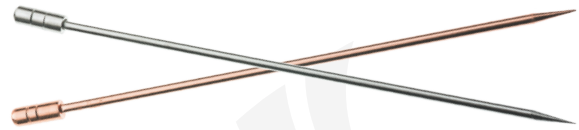

## COCKTAIL PICKS

- > 18-8 Stainless steel core construction.
- > Sharp point quickly and cleanly pierces garnishes.
- > Designed not to fall into martini glasses.
- > Choice of four styles in two finishes.
- > Sold in packs of 12.

Grooved Top, Set of 12, 4 3/8" L

Stainless Steel  
**M37030SS**

Copper Plated  
**M37030CP**

Circle Top, Set of 12, 4 1/4" L

Stainless Steel  
**M37031**

Copper Plated  
**M37031CP**

Skull Top, Set of 12, 4 3/8" L

Stainless Steel  
**M37064**

Copper Plated  
**M37064CP**

Sword Top, Set of 12, 4 5/8" L

Stainless Steel  
**M37065**

Copper Plated  
**M37065CP**

## ATOMIZER/MISTER

Provides a very fine mist of vermouth or other spirits. Capacity: 15 ml / 0.51 oz. 4 3/4" overall length.

- > Refillable glass canister.
- > Includes funnel for easy refilling.
- > Silver ABS body.
- > Convenient lid for safe storage and transport.