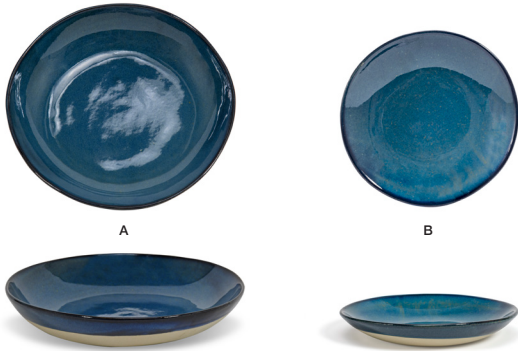

- | | | | | | |
|---|-------------------------------------|--------------|---------|-------------|----|
| A | 11" Round Artefact® Plate - Indigo | 11 dia x .75 | Pack 4 | DDP068BLP21 | PC |
| B | 9" Round Artefact® Plate - Indigo | 9 dia x .75 | Pack 6 | DDP069BLP22 | |
| C | 7.5" Round Artefact® Plate - Indigo | 7.5 dia x .5 | Pack 12 | DSP036BLP23 | |
| D | 6" Round Artefact® Plate - Indigo | 6 dia x .5 | Pack 12 | DAP082BLP23 | |

- | | | | | |
|---|-----------------------------------|--------------|---------|-------------|
| A | 13" Oval Artefact® Plate - Indigo | 13 x 9 x .75 | Pack 4 | DOS033BLP21 |
| B | 11" Oval Artefact® Plate - Indigo | 11 x 5 x .5 | Pack 12 | DSP037BLP23 |

- | | | | | | |
|---|---|----------------|---------|-------------|----|
| A | 11.25" Round Artefact® Low Bowl - 58oz - Indigo | 11.25 dia x 2 | Pack 4 | DBO194BLP23 | PC |
| B | 9.25" Round Artefact® Low Bowl - 24oz - Indigo | 9.25 dia x 1.5 | Pack 12 | DBO162BLP23 | PC |

- | | | | | |
|---|--|-----------------|---------|-------------|
| A | 8.75" Round Artefact® Bowl - 48oz - Indigo | 8.75 dia x 2.75 | Pack 4 | DBO161BLP21 |
| B | 7" Round Artefact® Bowl - 24oz - Indigo | 7 dia x 2.25 | Pack 6 | DBO163BLP22 |
| C | 5.25" Round Artefact® Bowl - 11oz - Indigo | 5.25 dia x 1.75 | Pack 12 | DBO164BLP23 |
| D | 3.5oz Round Artefact® Ramekin - Indigo | 4 dia x 1 | Pack 12 | DSD070BLP23 |
| E | 2oz Round Artefact® Ramekin - Indigo | 3.25 dia x 1 | Pack 12 | DSD071BLP23 |