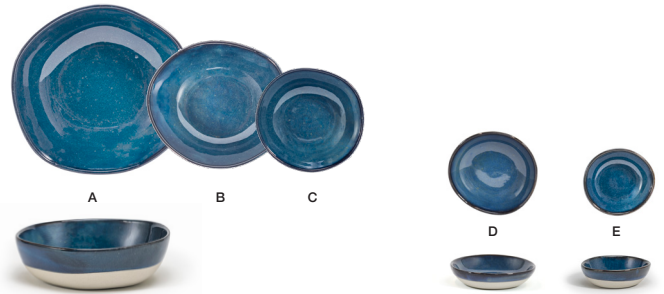

- | | | | | | |
|---|-------------------------------------|--------------|---------|-------------|----|
| A | 11" Round Artefact® Plate - Indigo | 11 dia x .75 | Pack 4 | DDP068BLP21 | PC |
| B | 9" Round Artefact® Plate - Indigo | 9 dia x .75 | Pack 6 | DDP069BLP22 | |
| C | 7.5" Round Artefact® Plate - Indigo | 7.5 dia x .5 | Pack 12 | DSP036BLP23 | |
| D | 6" Round Artefact® Plate - Indigo | 6 dia x .5 | Pack 12 | DAP082BLP23 | |

- | | | | | |
|---|-----------------------------------|--------------|---------|-------------|
| A | 13" Oval Artefact® Plate - Indigo | 13 x 9 x .75 | Pack 4 | DOS033BLP21 |
| B | 11" Oval Artefact® Plate - Indigo | 11 x 5 x .5 | Pack 12 | DSP037BLP23 |

- | | | | | | |
|---|---|----------------|---------|-------------|----|
| A | 11.25" Round Artefact® Low Bowl - 58oz - Indigo | 11.25 dia x 2 | Pack 4 | DBO194BLP23 | PC |
| B | 9.25" Round Artefact® Low Bowl - 24oz - Indigo | 9.25 dia x 1.5 | Pack 12 | DBO162BLP23 | PC |

- | | | | | |
|---|------------------------------------|-----------------------|---------|-------------|
| A | 16oz Artefact® Mug - Indigo | 4.25 dia x 5.5 x 3.25 | Pack 12 | DMU027BLP23 |
| B | 11oz Artefact® Cup/Mug - Indigo | 3.75 dia x 5.5 x 3 | Pack 12 | DMU026BLP23 |
| C | 6" Round Artefact® Saucer - Indigo | 6 dia x .5 | Pack 12 | DCS064BLP23 |
| D | 3oz Artefact® Cup - Indigo | 2.5 dia x 3.5 x 2 | Pack 12 | DCS069BLP23 |
| E | 4.5" Artefact® Saucer - Indigo | 4.5 dia x .25 | Pack 12 | DCS070BLP23 |