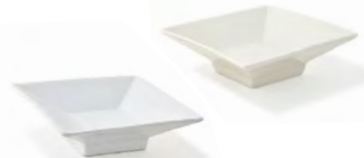

Raised linear rim beautifully frames your food and is easy to serve and clear.

A 9" x 4.5" Kyoto™ Divided Dish - 6oz

B 6" x 3" Kyoto™ Divided Dish - 2oz

C 6" Square Kyoto™ Four Compartment Dish - 4oz

9 x 4.5 x 1.25, 3oz per section

A modern take on compartmental serving.

6" Square Kyoto™ Footed Dish - 8oz

6 x 6 x 1.75

Pack 6

DBO070WHP22

4.5" Square Kyoto™ Footed Dish - 4oz

4.5 x 4.5 x 1.5

Pack 6

DSD032WHP22

white

DSD032BEP22

eurowhite®

3" Square Kyoto™ Dish - 1oz

3 x 3 x 1

Pack 12

DSD024WHP13