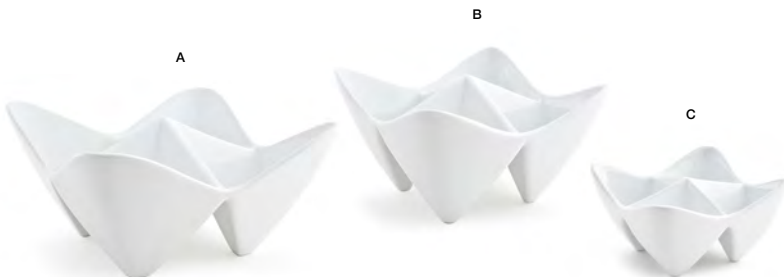

5.5" Square Kyoto™ Bowl - 17oz  
 5.5 x 5.5 x 2  
 Pack 12  
**DBO034WHP13** white  
**DBO034BEP13** eurowhite®

8" x 5" Kyoto™ Bowl - 20oz  
 8 x 5 x 2  
 Pack 12  
**DBO120WHP23**

A

B

A	5" Square Tall Kyoto™ Bowl - 16oz	5 x 5 x 3	Pack 6	<b>DBO085WHP22</b>
B	3.75" Square Tall Kyoto™ Bowl - 14oz	3.75 x 3.75 x 3.5	Pack 12	<b>DBO098WHP23</b>

14.75" x 3" Kyoto™ Server  
 14.75 x 3 x 1.5, 14oz  
 Pack 6  
 SPT012WHP22

kyoto™

9" Triple Kyoto™ Bowl - 18oz  
 9 x 3 x 3, 6oz per section  
 Pack 6  
 BHO048WHP22

Great stackability for easy storage.

A	10" Square Kyoto™ Pinch Bowl - 36oz 10 x 10 x 5.5, 9oz per section	Pack 2	DBO104WHP20
B	6.5" Square Kyoto™ Pinch Bowl - 8oz 6.5 x 6.5 x 4.5, 2oz per section	Pack 4	DBO084WHP21
C	4.5" Square Kyoto™ Pinch Ramekin - 4oz 4.5 x 4.5 x 2.75, 1oz per section	Pack 6	DBO089WHP22

Raised linear rim beautifully frames your food and is easy to serve and clear.

A 9" x 4.5" Kyoto™ Divided Dish - 6oz

B 6" x 3" Kyoto™ Divided Dish - 2oz

C 6" Square Kyoto™ Four Compartment Dish - 4oz

9 x 4.5 x 1.25, 3oz per section