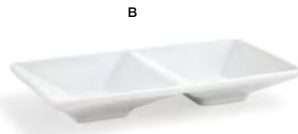

5.5" Square Kyoto™ Bowl - 17oz  
 5.5 x 5.5 x 2  
 Pack 12  
**DBO034WHP13** white  
**DBO034BEP13** eurowhite®

8" x 5" Kyoto™ Bowl - 20oz  
 8 x 5 x 2  
 Pack 12  
**DBO120WHP23**

A

B

A	5" Square Tall Kyoto™ Bowl - 16oz	5 x 5 x 3	Pack 6	<b>DBO085WHP22</b>
B	3.75" Square Tall Kyoto™ Bowl - 14oz	3.75 x 3.75 x 3.5	Pack 12	<b>DBO098WHP23</b>

14.75" x 3" Kyoto™ Server  
 14.75 x 3 x 1.5, 14oz  
 Pack 6  
 SPT012WHP22

kyoto™

9" Triple Kyoto™ Bowl - 18oz  
 9 x 3 x 3, 6oz per section  
 Pack 6  
 BHO048WHP22

Great stackability for easy storage.

A	10" Square Kyoto™ Pinch Bowl - 36oz 10 x 10 x 5.5, 9oz per section	Pack 2	DBO104WHP20
B	6.5" Square Kyoto™ Pinch Bowl - 8oz 6.5 x 6.5 x 4.5, 2oz per section	Pack 4	DBO084WHP21
C	4.5" Square Kyoto™ Pinch Ramekin - 4oz 4.5 x 4.5 x 2.75, 1oz per section	Pack 6	DBO089WHP22

Raised linear rim beautifully frames your food and is easy to serve and clear.

A 9" x 4.5" Kyoto™ Divided Dish - 6oz

B 6" x 3" Kyoto™ Divided Dish - 2oz

C 6" Square Kyoto™ Four Compartment Dish - 4oz

9 x 4.5 x 1.25, 3oz per section