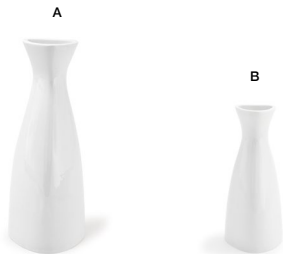

Stylish accessories take your condiment game to the next level.

**4" Round Kyoto™ Dish - 2oz**  
 4 dia x 1  
 Pack 12  
**DSD030WHP23**

**7.5" Kyoto™ Spoon - 5oz**  
 7.5 x 3.25 x 1.25  
 Pack 12  
**FSP010WHP23**

**6.75" Kyoto™ Double Spoon - 3oz**  
 6.75 x 1.75 x 1.25, 1.5oz per section  
 Pack 12  
**FSP011WHP23**

**4" Kyoto™ Spoon - 1oz**  
 4 x 2 x 1.25  
 Pack 12  
**FSP007WHP23**

Choose from dozens of fun styles to give personality to your presentations.

**11oz Kyoto™ Mug**  
3.5 dia x 4.25  
Pack 12  
DMU025WHP23

A	7.75" Kyoto™ Pourer/Vase - 12oz	3 x 3 x 7.75	Pack 6	TSB004WHP22
B	5.25" Kyoto™ Pourer/Vase - 5oz	2.25 x 2.25 x 5.25	Pack 12	TSB003WHP23

**Rectangle Salt & Pepper Set**  
2.75 x 1.5 x 2.5, 3oz  
Pack 12  
TSP011WHP23