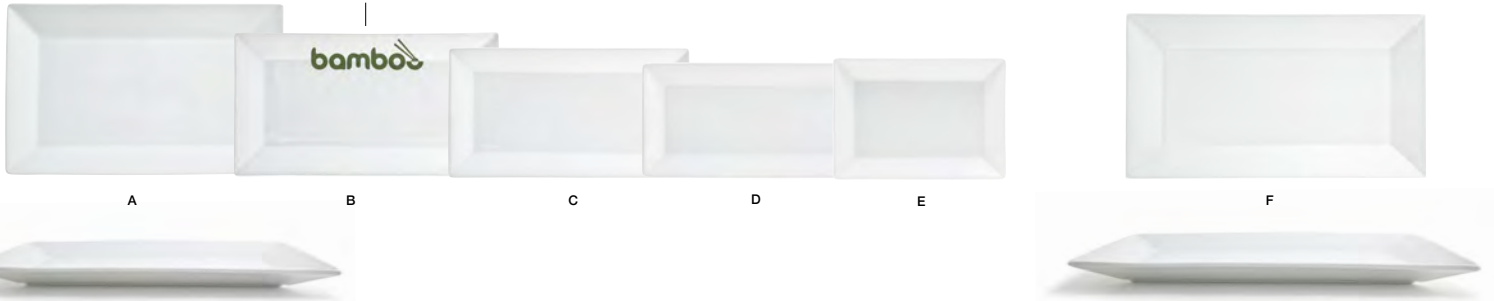

# kyoto™

Kyoto's distinctive linear design is the ultimate fusion of style and durability. With over 60 pieces in this extensive collection, make a statement all your own by layering on Kyoto's creative companion pieces.

Ask about customization!

A	11.75" Square Kyoto™ Plate	11.75 x 11.75 x 1	Pack 4	DOS027WHP21	E	8.5" Square Kyoto™ Plate	8.5 x 8.5 x 1	Pack 12	DAP011WHP13
B	10.75" Square Kyoto™ Plate	10.75 x 10.75 x 1	Pack 12	DDP005WHP23	F	7.5" Square Kyoto™ Plate	7.5 x 7.5 x 1	Pack 6	DSP029WHP22
C	10" Square Kyoto™ Plate	10 x 10 x 1	Pack 6	DDP056WHP22	G	6.5" Square Kyoto™ Plate	6.5 x 6.5 x .75	Pack 12	DAP046WHP23
D	9" Square Kyoto™ Plate	9 x 9 x 1	Pack 6	DDP055WHP22	H	5" Square Kyoto™ Plate	5 x 5 x .75	Pack 12	DAP002WHP23
					I	12.75" Square Kyoto™ Platter	12.75 x 12.75 x 1.25	Pack 4	SPT031WHP11

Ask about customization!

bamboo

A	14" x 9" Kyoto™ Plate	14 x 9 x 1	Pack 6	DOS015WHP22	D	9" x 5" Kyoto™ Plate	9 x 5 x .75	Pack 12	DAP001WHP23
B	13" x 7" Kyoto™ Plate	13 x 7 x 1	Pack 6	DDP000WHP22	E	7" x 5" Kyoto™ Plate	7 x 5 x .75	Pack 12	DAP081WHP23
C	11" x 6" Kyoto™ Plate	11 x 6 x 1	Pack 12	DAP055WHP23	F	18" x 10" Kyoto™ Platter	18 x 10 x 1.25	Pack 2	SPT000WHP10