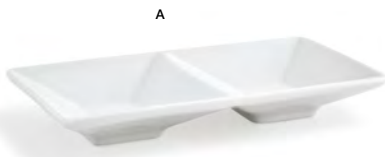

5.5" Square Kyoto™ Bowl - 17oz  
 5.5 x 5.5 x 2  
 Pack 12  
**DBO034WHP13** white  
**DBO034BEP13** eurowhite®

8" x 5" Kyoto™ Bowl - 20oz  
 8 x 5 x 2  
 Pack 12  
**DBO120WHP23**

A

B

A	5" Square Tall Kyoto™ Bowl - 16oz	5 x 5 x 3	Pack 6	<b>DBO085WHP22</b>
B	3.75" Square Tall Kyoto™ Bowl - 14oz	3.75 x 3.75 x 3.5	Pack 12	<b>DBO098WHP23</b>

14.75" x 3" Kyoto™ Server  
 14.75 x 3 x 1.5, 14oz  
 Pack 6  
 SPT012WHP22

kyoto™

9" Triple Kyoto™ Bowl - 18oz  
 9 x 3 x 3, 6oz per section  
 Pack 6  
 BHO048WHP22

Great stackability for easy storage.

A	10" Square Kyoto™ Pinch Bowl - 36oz 10 x 10 x 5.5, 9oz per section	Pack 2	DBO104WHP20
B	6.5" Square Kyoto™ Pinch Bowl - 8oz 6.5 x 6.5 x 4.5, 2oz per section	Pack 4	DBO084WHP21
C	4.5" Square Kyoto™ Pinch Ramekin - 4oz 4.5 x 4.5 x 2.75, 1oz per section	Pack 6	DBO089WHP22

Raised linear rim beautifully frames your food and is easy to serve and clear.

A 9" x 4.5" Kyoto™ Divided Dish - 6oz

B 6" x 3" Kyoto™ Divided Dish - 2oz

C 6" Square Kyoto™ Four Compartment Dish - 4oz

9 x 4.5 x 1.25, 3oz per section