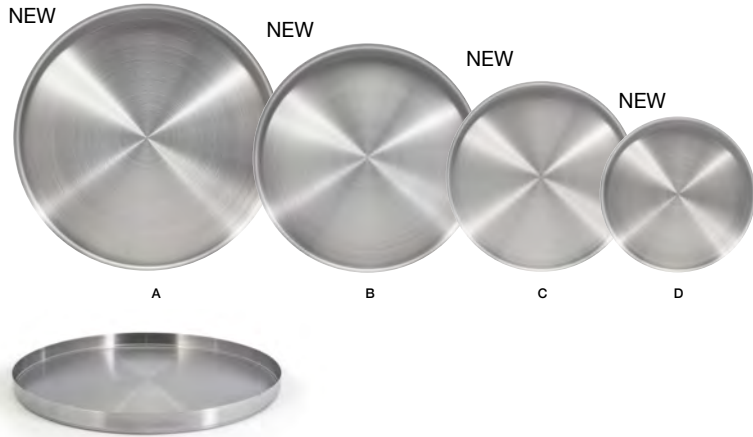

stainless steel soho®

A	12.25" Round Brushed Stainless Soho® Plate - Silver	12.25 dia x 1	Pack 4	DOS034BSS21
B	11" Round Brushed Stainless Soho® Plate - Silver	11 dia x 1	Pack 6	DDP070BSS22
C	9" Round Brushed Stainless Soho® Plate - Silver	9 dia x .5	Pack 12	DDP071BSS23
D	7.5" Round Brushed Stainless Soho® Plate - Silver	7.5 dia x .5	Pack 12	DSP038BSS23

Our high quality stainless steel Soho® items are sleek & stackable.

A	9" Round Brushed Stainless Soho® Bowl - 48oz	9 dia x 1.5	Pack 12	DBO170BSS23
B	7.5" Round Brushed Stainless Soho® Bowl - 42oz	7.5 dia x 2	Pack 12	DBO169BSS23
C	5.5" Round Brushed Stainless Soho® Bowl - 22oz	5.5 dia x 1.75	Pack 12	DBO168BSS23

NEW

9oz Round Brushed Stainless Soho® Ramekin
3 dia x 2.25
Pack 12
DSD072BSS23 silver
DSD072BKS23 matte black

NEW

6oz Round Brushed Stainless Soho® Ramekin
3 dia x 2
Pack 12
DSD073BSS23 silver
DSD073BKS23 matte black