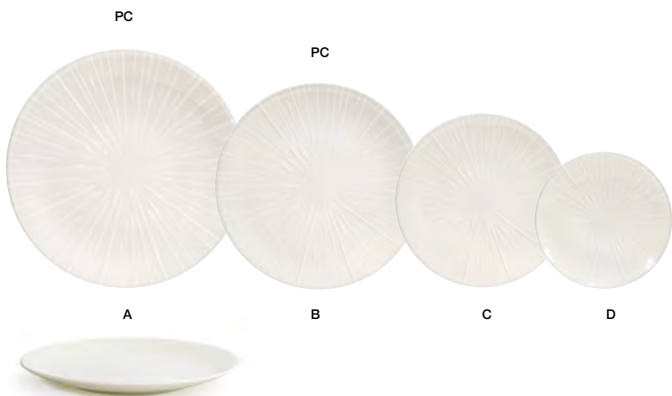

**NEW**

catalyst™ coupe

A	11" Round Catalyst™ Coupe Plate	11 dia x 1.25	Pack 4	DDP088BEP21
B	9.5" Round Catalyst™ Coupe Plate	9.5 dia x .75	Pack 6	DDP091BEP22
C	8" Round Catalyst™ Coupe Plate	8 dia x .75	Pack 6	DSP044BEP22
D	6.25" Round Catalyst™ Coupe Plate	6.25 dia x 1	Pack 6	DAP089BEP22

**classic**

A	11" Round Catalyst™ Coupe Plate - Pearl™	11 dia x 1.25	Pack 4	DDP089BEP21
B	9.5" Round Catalyst™ Coupe Plate - Pearl™	9.5 dia x .75	Pack 6	DDP092BEP22
C	8" Round Catalyst™ Coupe Plate - Pearl™	8 dia x .75	Pack 6	DSP045BEP22
D	6.25" Round Catalyst™ Coupe Plate - Pearl™	6.25 dia x 1	Pack 6	DAP090BEP22

**pearl™**

A	11" Round Catalyst™ Coupe Plate - Spoke™	11 dia x 1.25	Pack 4	DDP090BEP21
B	9.5" Round Catalyst™ Coupe Plate - Spoke™	9.5 dia x .75	Pack 6	DDP093BEP22
C	8" Round Catalyst™ Coupe Plate - Spoke™	8 dia x .75	Pack 6	DSP046BEP22
D	6.25" Round Catalyst™ Coupe Plate - Spoke™	6.25 dia x 1	Pack 6	DAP091BEP22