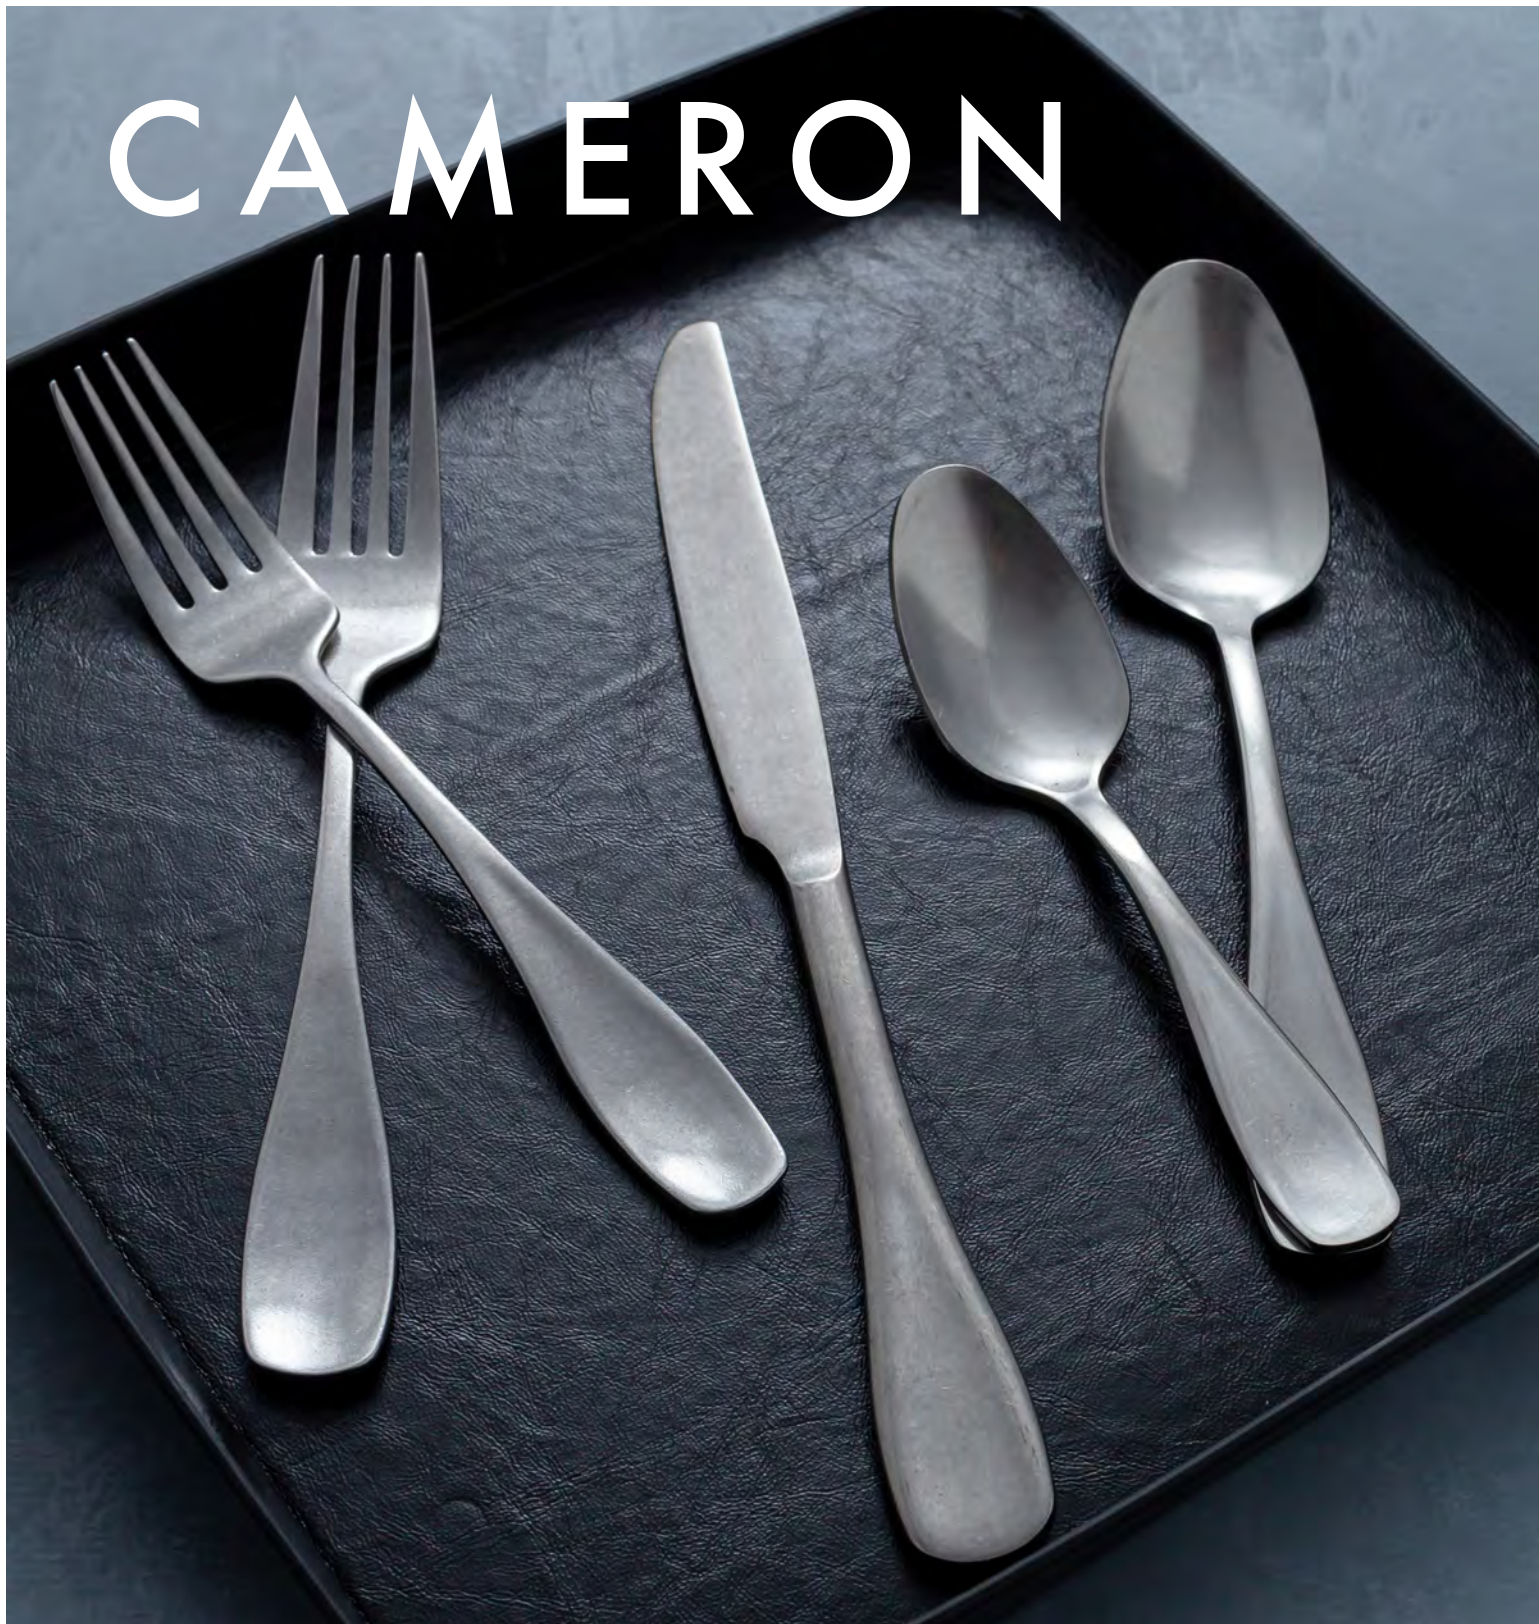

CAMERON

Cameron puts all the focus on function. With an updated baguette handle, you'll feel the balance in this durable Americana design. Its versatile Mirrored and Antique finishes deliver a classic design you won't be able to resist.

Designed with 18/10
stainless steel.

MIRRORED

7.25" Cameron Salad Fork - Mirrored Pack 12 FSF004MSS23
 8" Cameron Dinner Fork - Mirrored Pack 12 FDF004MSS23
 9.5" Cameron Dinner Knife - Mirrored Pack 12 FDK004MSS23

7.25" Cameron Dinner Spoon - Mirrored Pack 12 FDS004MSS23
 6" Cameron Teaspoon - Mirrored Pack 12 FTS004MSS23

ANTIQUÉ

7.25" Cameron Salad Fork - Antique Pack 12 FSF004ANS23
 8" Cameron Dinner Fork - Antique Pack 12 FDF004ANS23
 9.5" Cameron Dinner Knife - Antique Pack 12 FDK004ANS23