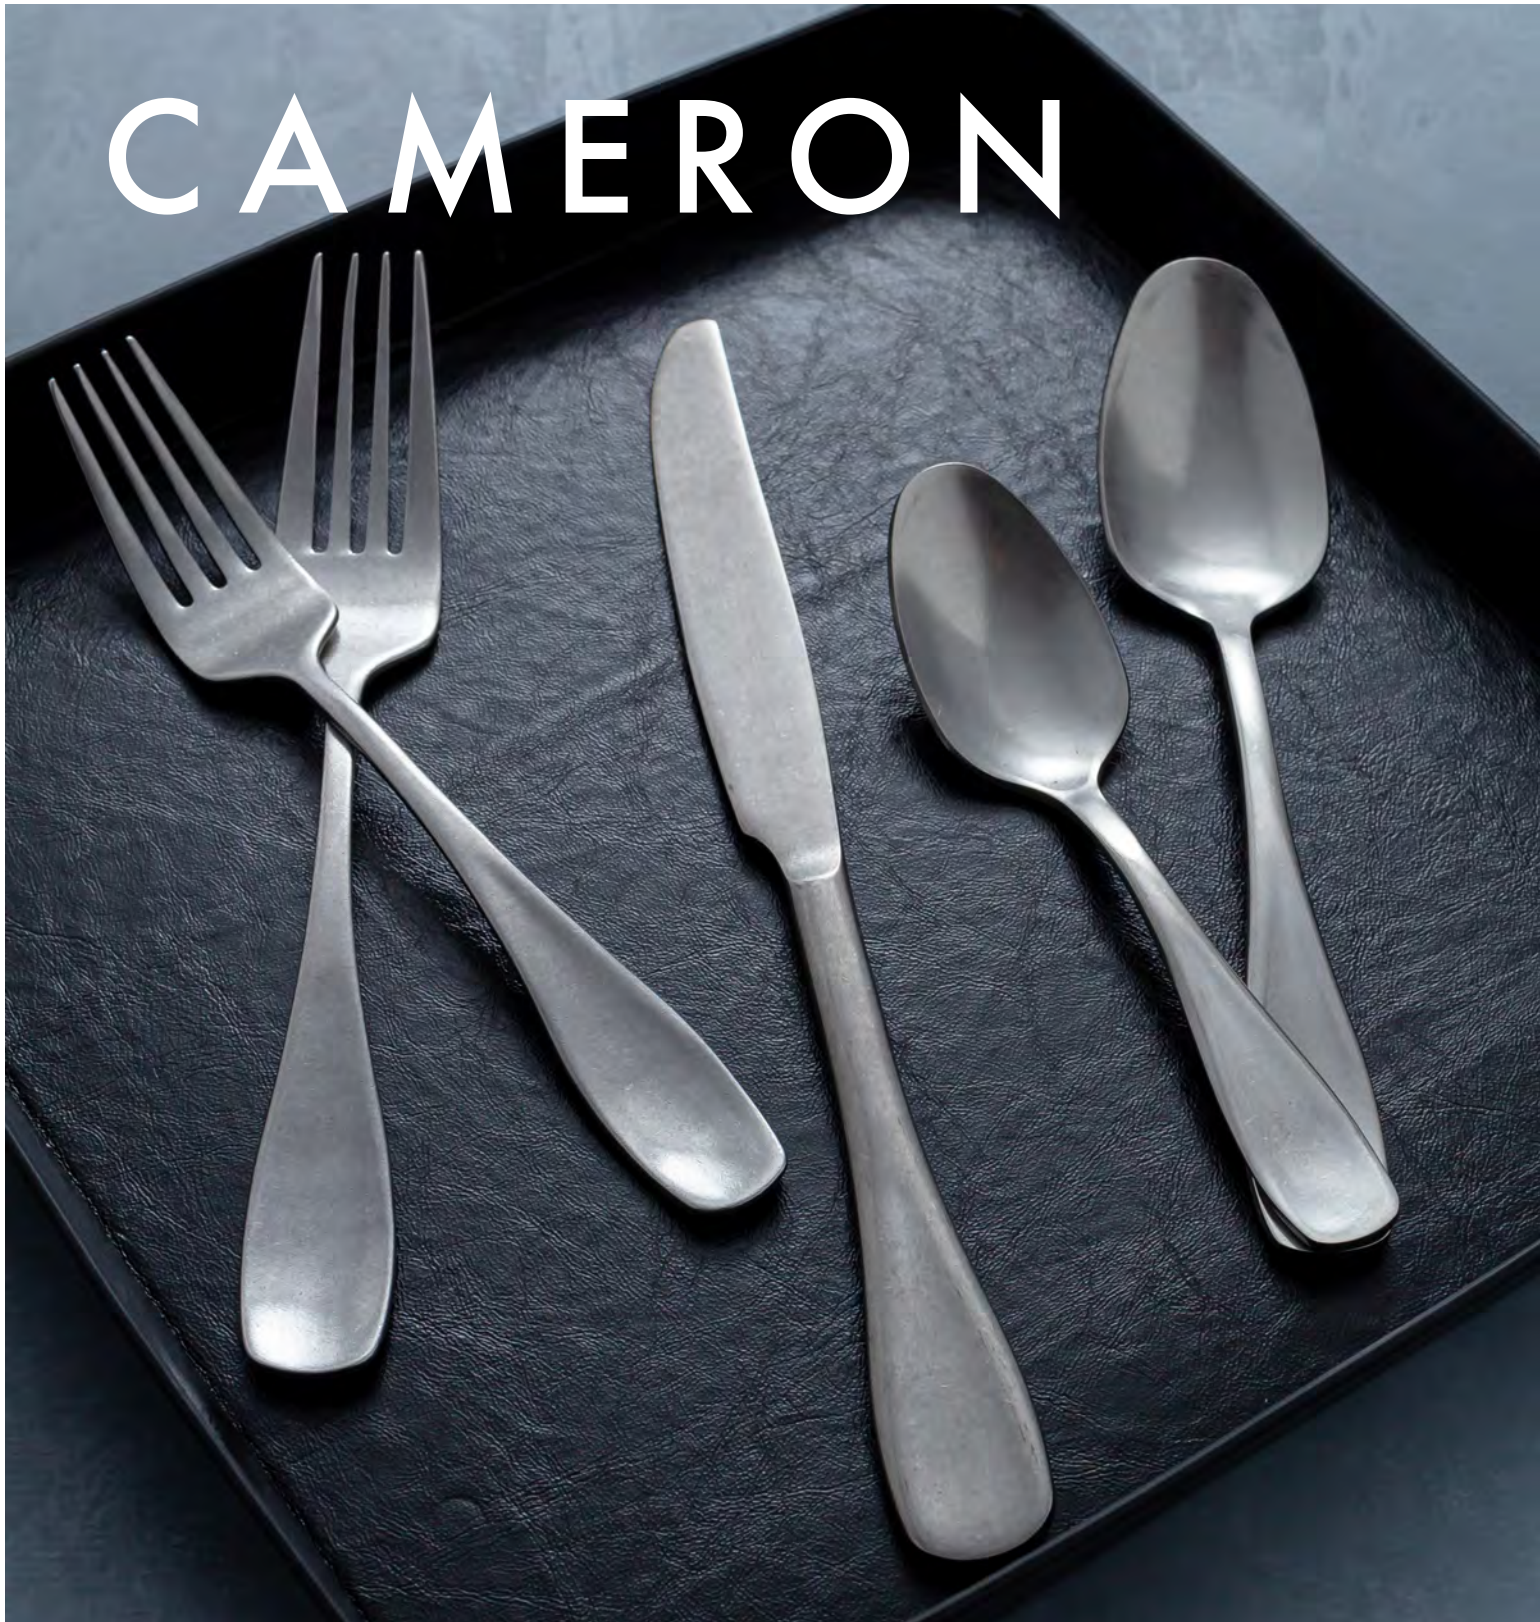

# CAMERON

**Cameron** puts all the focus on function. With an updated baguette handle, you'll feel the balance in this durable Americana design. Its versatile Mirrored and Antique finishes deliver a classic design you won't be able to resist.

Designed with 18/10  
stainless steel.

7.25" Cameron Salad Fork - Mirrored	Pack 12	FSF004MSS23
8" Cameron Dinner Fork - Mirrored	Pack 12	FDF004MSS23
9.5" Cameron Dinner Knife - Mirrored	Pack 12	FDK004MSS23