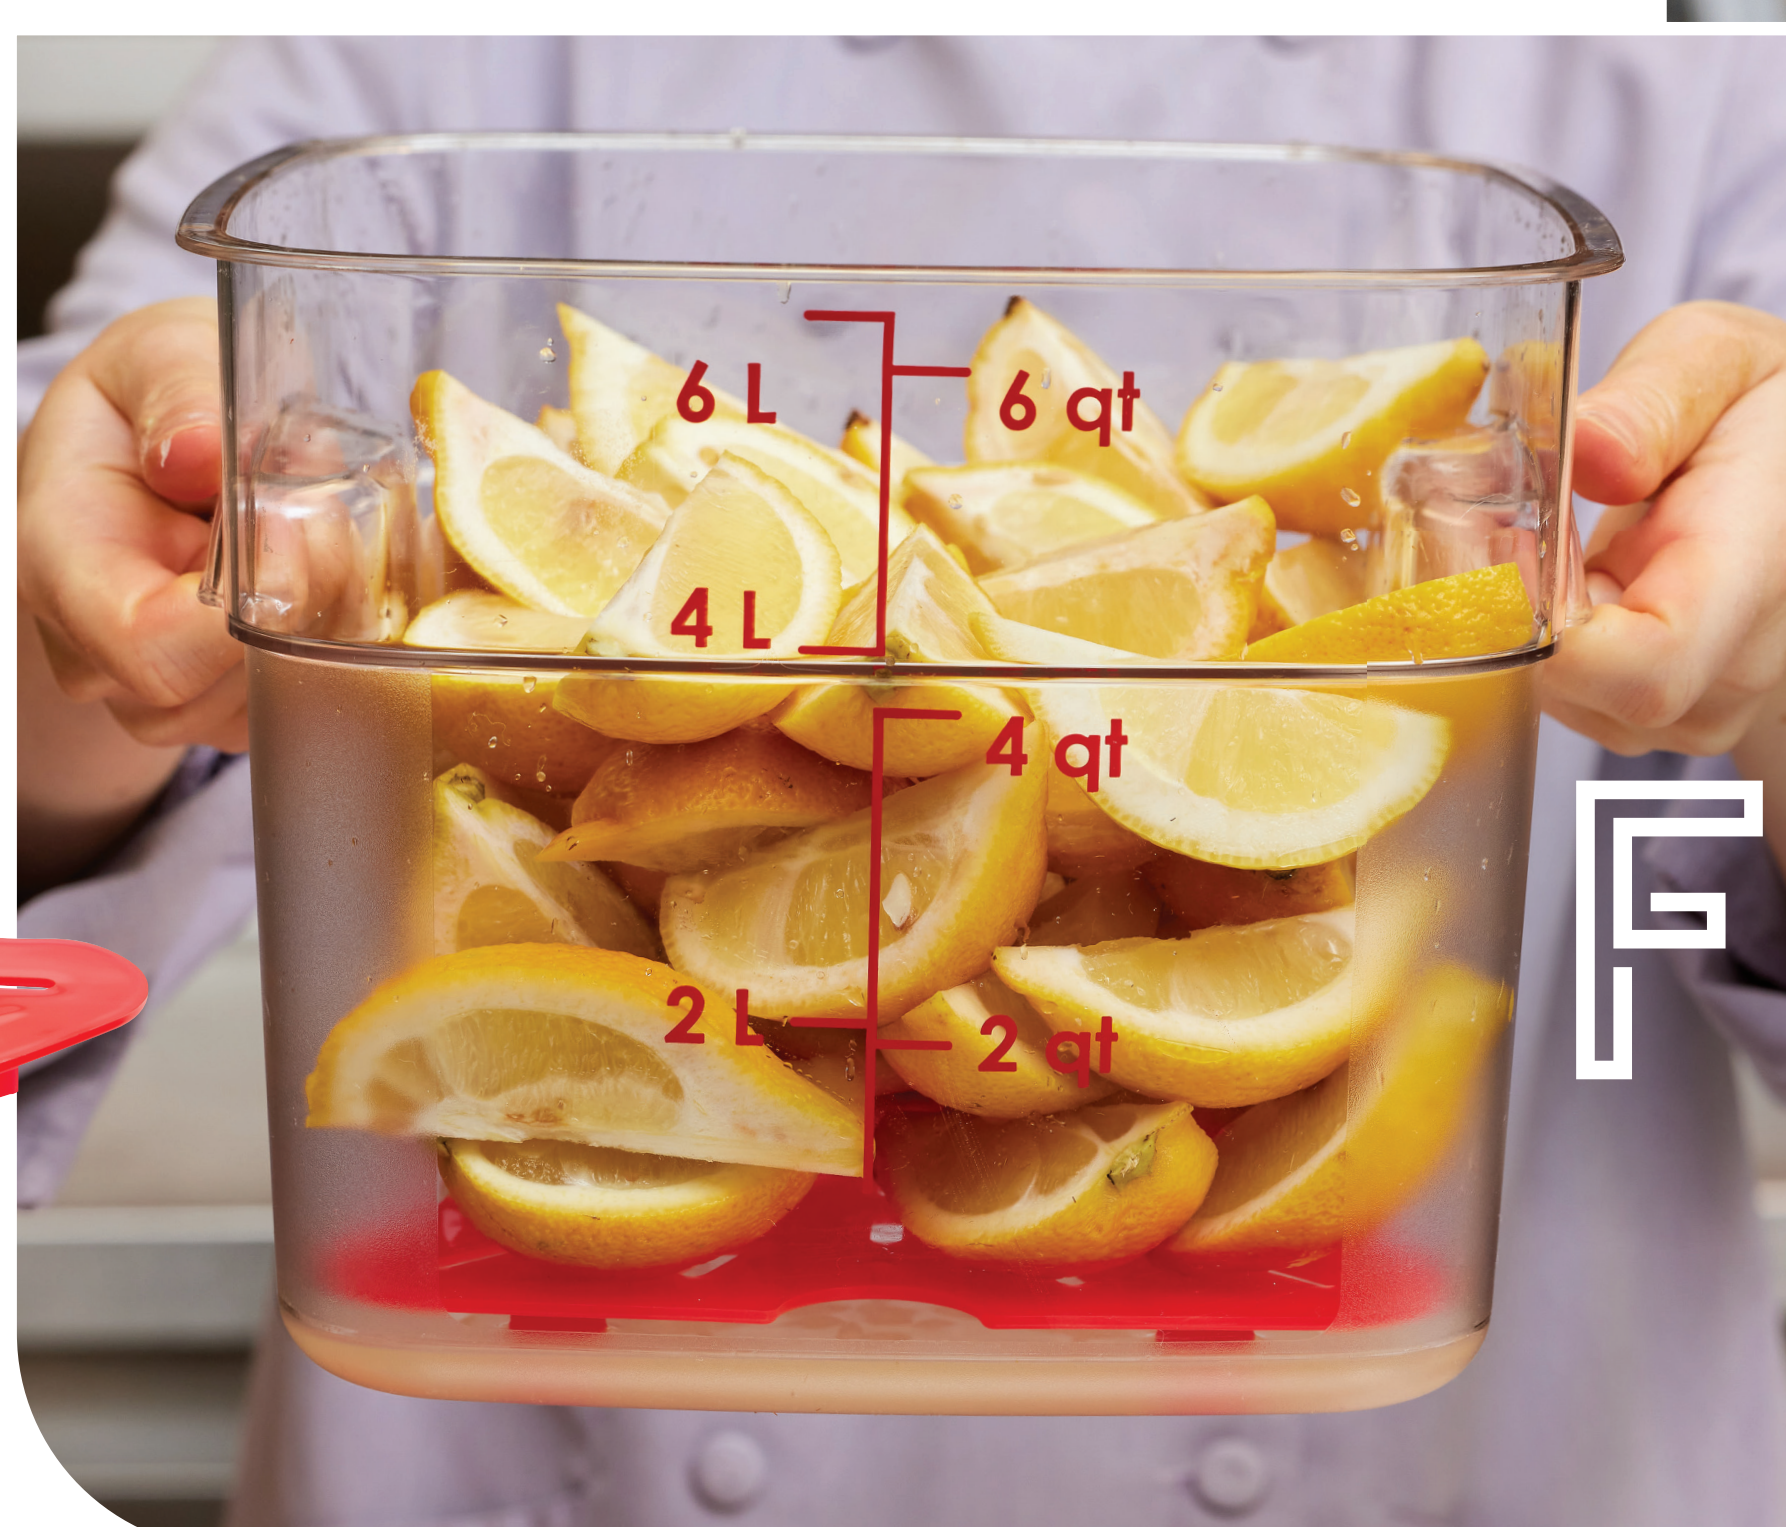

## TRUSTED DURABILITY

CamSquares®  
**fresh**  
**PRO** ≠

**Industry First!**

Easy on, easy off cover  
Extends food shelf life  
Drain shelves promote freshness

Recessed handles provide  
**25% more**  
storage capacity

Color-coded covers, drains  
and graduation marks

Safe 4-sided pouring  
Easy to carry

**REUSABLE & SUSTAINABLE**

Reusable  
replacement  
for single-use  
containers