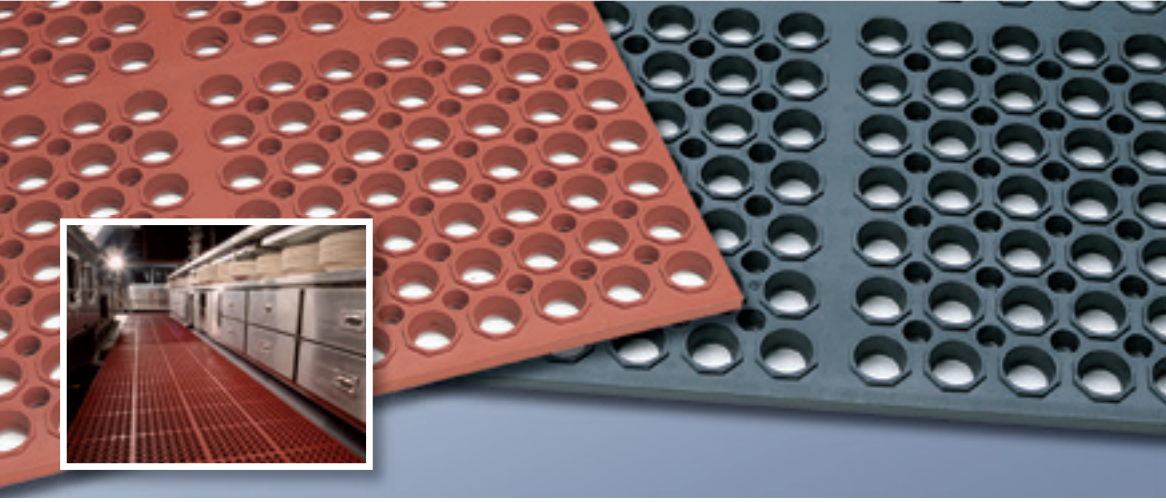

**RESORTS**  
**WAITRESS PICK-UP**  
**PREP AREAS**  
**ASSEMBLY LINES**

**3525 VIP TUFFDEK – Heavy Duty Rubber Anti-Fatigue & Anti-Slip**

- ❖ Improved Productivity
- ❖ Grease Resistant or General Purpose
- ❖ 3/4" Thick
- ❖ The Lighter "Heavy Duty Mat"
- ❖ Excellent Drainage

**KITCHEN / INDUSTRIAL**  
 TYPE 3520  
**VIP FLOORMATE**

**VIP FLOORMATE RED**  
 2-Year Warranty  
 against breakdown  
 from moderate grease\*

**VIP FLOORMATE BLACK**  
 General Purpose – For  
 use in bars, service areas  
 and any non-grease  
 kitchen / industrial area.

**DISHWASH**  
**WAITRESS PICK-UP**  
**INDUSTRIAL**  
**PREP AREAS**

**3520 VIP FLOORMATE – Heavy Duty Rubber Anti-Fatigue & Anti-Slip**

- ❖ Improved Productivity
- ❖ Grease Resistant and General Purpose
- ❖ 7/8" Thick
- ❖ Economical Alternative Thick Mat
- ❖ Drain Holes