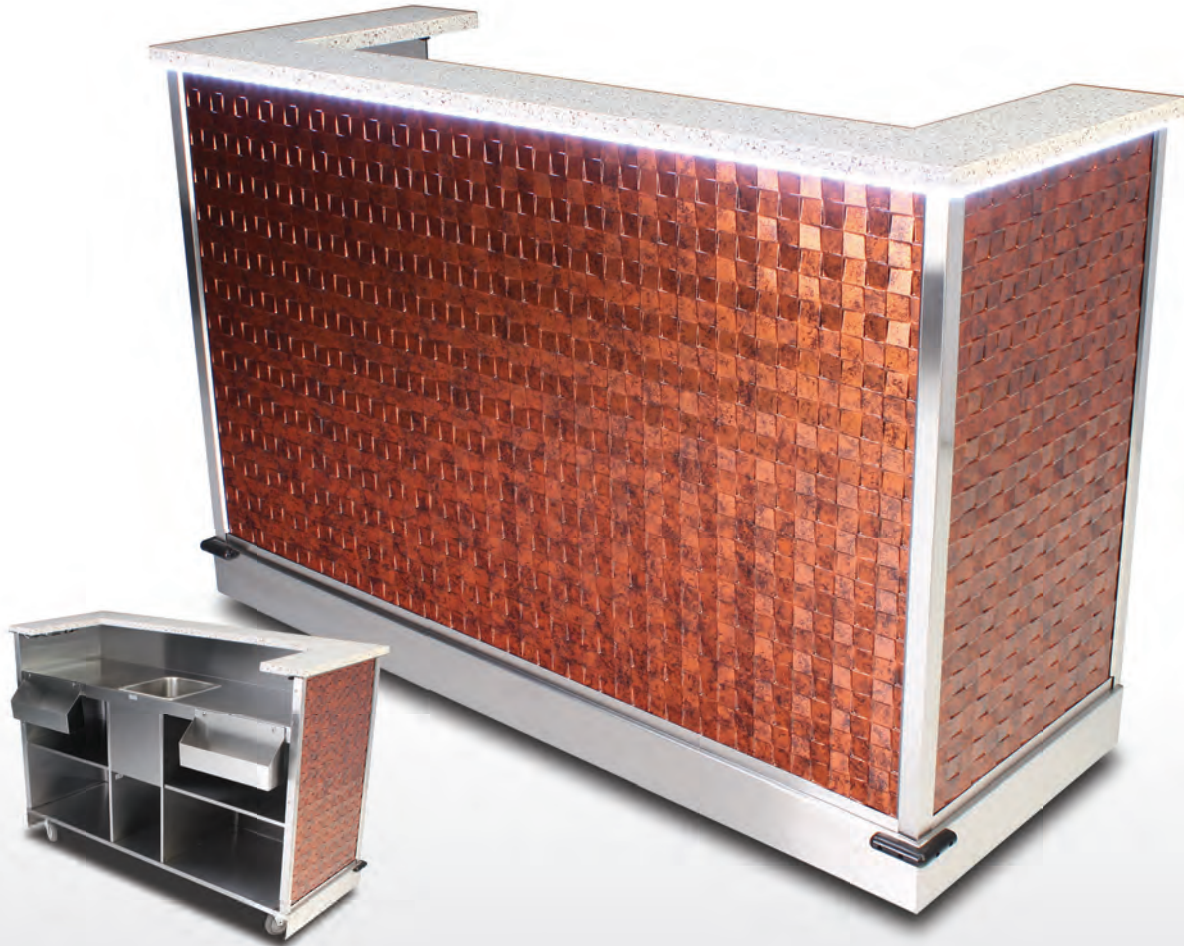

INTERCHANGEABLE PANELS ALLOW FOR ENDLESS POSSIBLE COMBINATIONS

NOW WITH QUICK-RELEASE INSERTS TO CHANGE THE LOOK IN MINUTES!

Model 4866-6

- Avonite countertop (shown with upgraded Trend)*
- Available with under counter RGB LED lighting*
- Over 40 unique panel options (sold separately)*
- Built-in storage compartment - stores up to 3 complete panel sets*
- All stainless steel body*
- Two 18" stainless steel speed rails*
- Corner bumpers*
- Brushed stainless steel accents*
- Concealed casters for mobility*

	Length	Width	Height
in:	73.5	28.25	48.75
cm:	187	72	124

*Model 4866-5 - 5' version
 *Model 4866-4 - 4' version

**Panels sold separately. Call for details.*

MYSTIQUEBAR