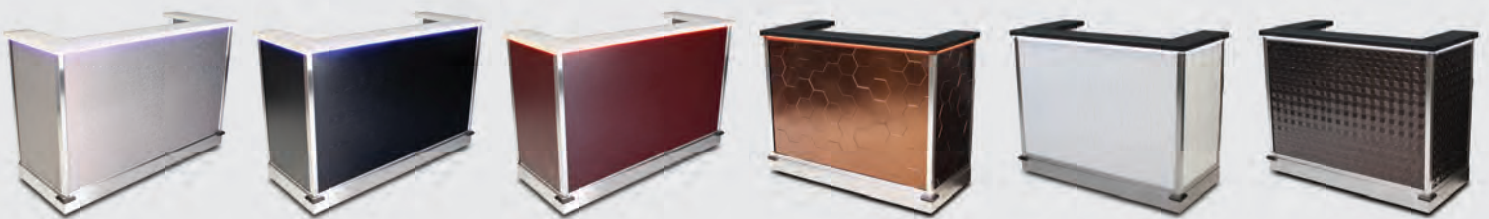

INTERCHANGEABLE PANELS ALLOW FOR ENDLESS POSSIBLE COMBINATIONS

NOW WITH QUICK-RELEASE INSERTS TO CHANGE THE LOOK IN MINUTES!

Model 4866-6

- Avonite countertop (shown with upgraded Trend)*
- Available with under counter RGB LED lighting*
- Over 40 unique panel options (sold separately)*
- Built-in storage compartment - stores up to 3 complete panel sets*
- All stainless steel body*
- Two 18" stainless steel speed rails*
- Corner bumpers*
- Brushed stainless steel accents*
- Concealed casters for mobility*

	Length	Width	Height
in:	73.5	28.25	48.75
cm:	187	72	124

*Model 4866-5 - 5' version
 *Model 4866-4 - 4' version

**Panels sold separately. Call for details.*

MYSTIQUEBAR