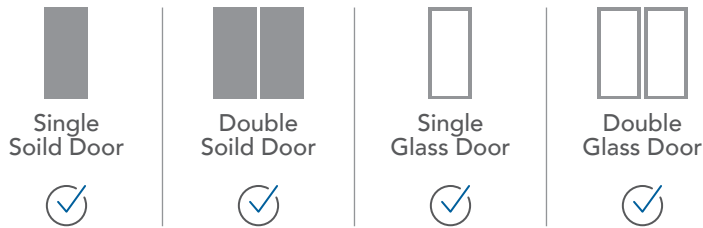

T-SERIES FLEX TEMP

Turn your freezer into a refrigerator with the flip of a switch.

The all new T-Series Flex Temp units easily convert from freezer to refrigerator helping your business to adjust to today's fast-changing environment.