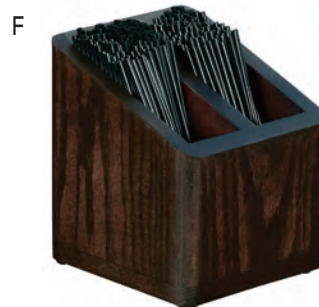

HERITAGE COLLECTION

A. HERITAGE REVOLVING CUP AND LID ORGANIZER

Fits up to 3.75" Diameter Cup and Lids.

ITEM 378-112 | 8Wx8Dx18¼H

B. HERITAGE VERTICAL CYLINDER DISPLAY

Cylinders Sold Separately.

Shown with 3 Each 1017-13 Cylinders

ITEM 3411-112 | 7¼Wx7¾Dx20½H

C. HERITAGE FLATWARE DISPLAY

ITEM 22424-112 | 10½Wx5½Dx5H

D. HERITAGE SIGN HOLDERS

Arched Frame

ITEM 22409-811-90 | 8½Wx11H | Card Size

Rectangle Frames

ITEM 1262-90 | 3½Wx2H | Card Size

ITEM 1264-90 | 8½Wx11H | Card Size

E. HERITAGE CONDIMENT STATION

Items Sold Separately.

Condiment Organizer.

ITEM 2019-112 | 15Wx14½Dx9¾H

Cup and Lid Holder (3 shown)

ITEM 22430-112 | 5Wx5Dx9H

F. HERITAGE STIR STICK ORGANIZER