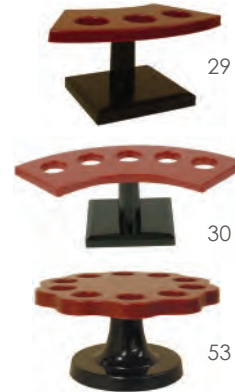

PLASTIC SUSHI PARTY TRAY

Container to accommodate large quantities of sushi. Ideal for use at parties or to accommodate large crowds serving.

ITEM	DESCRIPTION	U/M	WEIGHT GROSS lbs	INNER PACK	MASTER PACK	CU. FT.
PLSPT0802	8½" x 2¾"	EACH	18.10	1	18	1.84
PLSPT0902	9½" x 2¼"	EACH	22.44	1	18	2.78
PLSPT1102	11¾" x 2¾"	EACH	29.67	1	18	4.82

HAND ROLL RACK

Convenient rack to hold sushi rolls. Accommodates 3, 5, or 10 rolls at once.

Made in Taiwan

ABS

ITEM	DESCRIPTION	U/M	WEIGHT GROSS lbs	INNER PACK	MASTER PACK	CU. FT.
29	7" x 4" x 3¼" 3 Cavities	EACH	12.80	1	60	3.30
30	10¼" x 4¼" x 3¼" 5 Cavities	EACH	11.90	1	40	3.50
53	8½" x 8½" x 4½" 10 Cavities	EACH	14.30	1	24	3.80

OBON SERVING TRAY

Japanese Lacquer Ware with coated finish to resist water and moisture.

Made in Taiwan

ITEM	DESCRIPTION	U/M	WEIGHT GROSS lbs	INNER PACK	MASTER PACK	CU. FT.
PLA013	13" x 9½"	EACH	59.40	12	72	4.20
PLA016	15½" x 11½"	EACH	81.60	12	84	3.20

PLA013

PLA016

MAKUNOUCHI BENTO BOX

Japanese style lunch box with decorative exterior. Comes with removable inner tray or fixed interior. Separate compartments for each item.

Made in Taiwan

ITEM	DESCRIPTION	U/M	WEIGHT GROSS lbs	INNER PACK	MASTER PACK	CU. FT.
JPRB001	10⅝" x 8⅜" x 3½" w/ Removable Trays	EACH	48.18	1	24	4.80
JPRB002	10⅝" x 8⅜" x 3½"	EACH	35.64	1	24	4.80