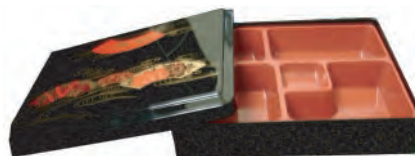

PLASTIC SUSHI PARTY TRAY

Container to accommodate large quantities of sushi. Ideal for use at parties or to accommodate large crowds serving.

ITEM	DESCRIPTION	U/M	WEIGHT GROSS lbs	INNER PACK	MASTER PACK	CU. FT.
PLSPT0802	8½" x 2¾"	EACH	18.10	1	18	1.84
PLSPT0902	9½" x 2¼"	EACH	22.44	1	18	2.78
PLSPT1102	11¾" x 2¾"	EACH	29.67	1	18	4.82

HAND ROLL RACK

Convenient rack to hold sushi rolls. Accommodates 3, 5, or 10 rolls at once.

Made in Taiwan

ABS

ITEM	DESCRIPTION	U/M	WEIGHT GROSS lbs	INNER PACK	MASTER PACK	CU. FT.
29	7" x 4" x 3¼" 3 Cavities	EACH	12.80	1	60	3.30
30	10¼" x 4¼" x 3¼" 5 Cavities	EACH	11.90	1	40	3.50
53	8½" x 8½" x 4½" 10 Cavities	EACH	14.30	1	24	3.80

OBON SERVING TRAY

Japanese Lacquer Ware with coated finish to resist water and moisture.

Made in Taiwan

ITEM	DESCRIPTION	U/M	WEIGHT GROSS lbs	INNER PACK	MASTER PACK	CU. FT.
PLA013	13" x 9½"	EACH	59.40	12	72	4.20
PLA016	15½" x 11½"	EACH	81.60	12	84	3.20

PLA013

PLA016

MAKUNOUCHI BENTO BOX

Japanese style lunch box with decorative exterior. Comes with removable inner tray or fixed interior. Separate compartments for each item.

Made in Taiwan

ITEM	DESCRIPTION	U/M	WEIGHT GROSS lbs	INNER PACK	MASTER PACK	CU. FT.
JPRB001	10⅝" x 8⅜" x 3½" w/ Removable Trays	EACH	48.18	1	24	4.80
JPRB002	10⅝" x 8⅜" x 3½"	EACH	35.64	1	24	4.80