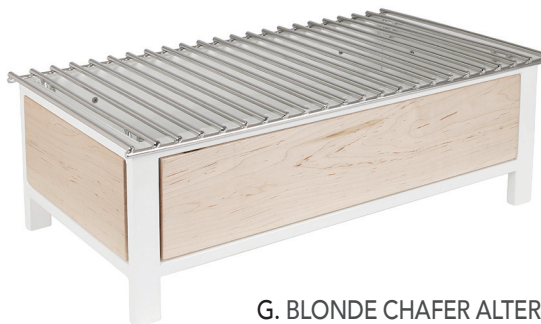

G

G. BLONDE CHAFER ALTERNATIVES

ITEM 22413-71 | 19¾WX10DX6¾H

ITEM 22412-71 | 10WX10DX6¾H

H

H. BLONDE CHAFER

Features Easy Access Drawer For Chafer Fuel.
Includes Stainless Steel Chafer Cover.

ITEM 22113-71 | 22¼Wx14¼Dx12½H

I

I. BLONDE ICE HOUSINGS

Includes Liner and Pan.

ITEM 22362-6-15 | 6¾Wx6Dx7¾H

ITEM 22362-10-15 | 12½Wx10Dx8¾H

ITEM 22362-12-15 | 20Wx12½Dx9¾H

Please visit www.calmil.com/legal for a complete list of California Proposition 65 related items.