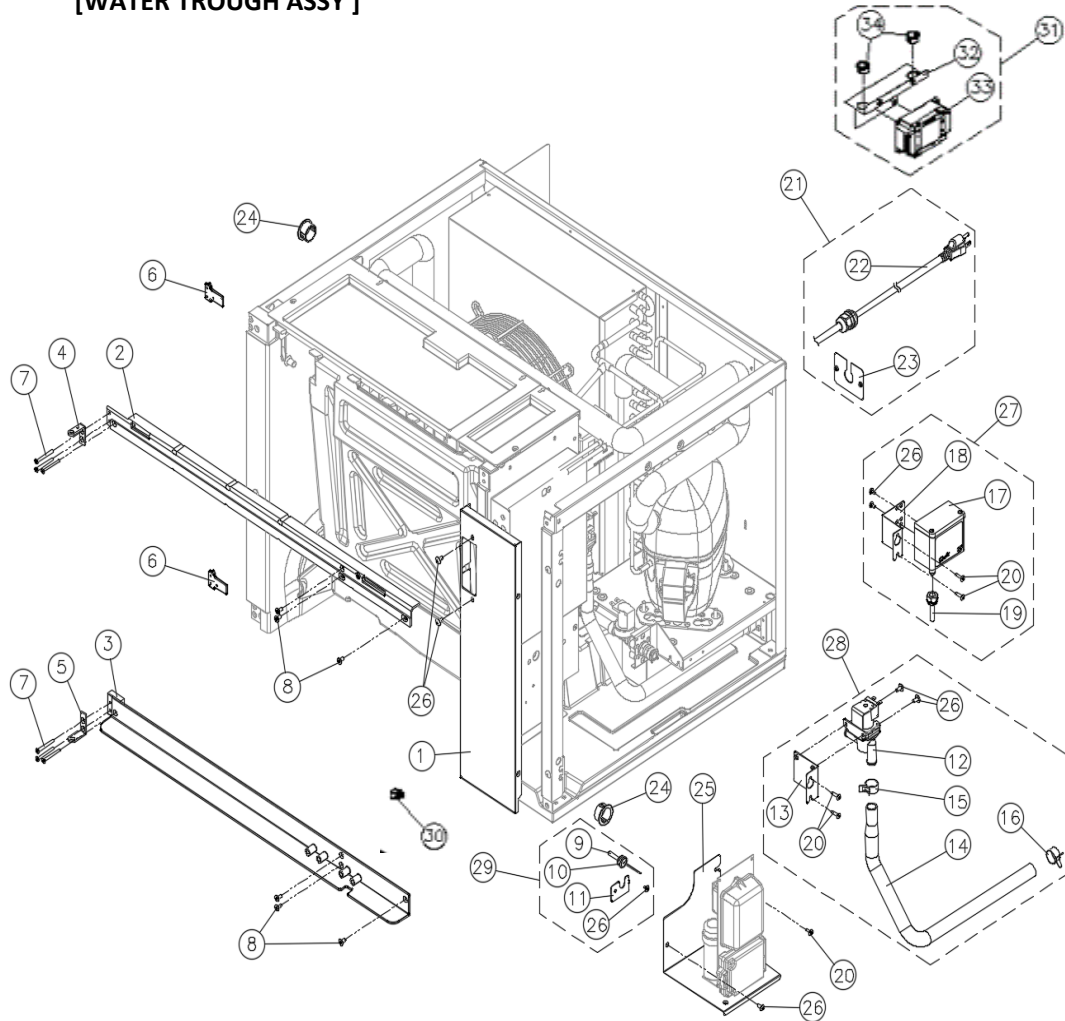

Revised Mar/2022

IM-0350-AC/AH

[WATER TROUGH ASSY]

NO	ITEMS	CODE	Q'TY
1	FRONT COVER	317195900	1
2	FRONT TOP SUPPORT	341012401	1
3	FRONT LOWER SUPPORT	341012501	1
4	HINGE BRACKET	321005110	1
5	HINGE BRACKET DOWN	321005210	1
6	HINGE SUPPORT	341012300	2
7	TAPPING SCREW	TFCQ0841RP	6
8	MACHINE SCREW	MFCX1022RP	6
9	CURTAIN SENSOR	701002000	1
10	SENSOR CAP	319009300	1
11	COVER BRACKET	301169400	1
12	DUMP VALVE	340026600	1
13	BRACKET, DUMP VALVE	301169600	1
14	PVC PIPE	229032100	1
15	BAND SPRING 20	203004200	1
16	BAND SPRING 21	203003300	1
17	PRESSURE SWITCH	355012700	1
18	BRACKET	301169700	1
19	SOLDER ADAPTOR	215018510	1
20	TAPPING SCREW	TTCQ0826R	3
21	BKT & POWER CORD ASSY	722012440	1
22	POWER CORD	722012700	1
23	BRACKET POWER CORD	301096700	1
24	GROMMET BUSHING	232003500	2
25	BRACKET	301171201	1
26	MACHINE SCREW	MTCX0816R	5
27	PRESSURE SWITCH COMPLETE ASSY	#17~20,26	1
28	DRAIN VALVE COMPLETE ASSY	#12~16,20,26	1
29	SENSOR PARTS COMPLETE	701003300	1
NEW DESIGN (starting with serial number UL/ ~)			
30	POWER SWITCH	355025100	1
31	NOISE FILTER ASSY	7220143B0	1
32	NOISE FILTER BRACKET	301171111	1
33	NOISE FILTER	500000900	1
34	BUSHING	232003600	1