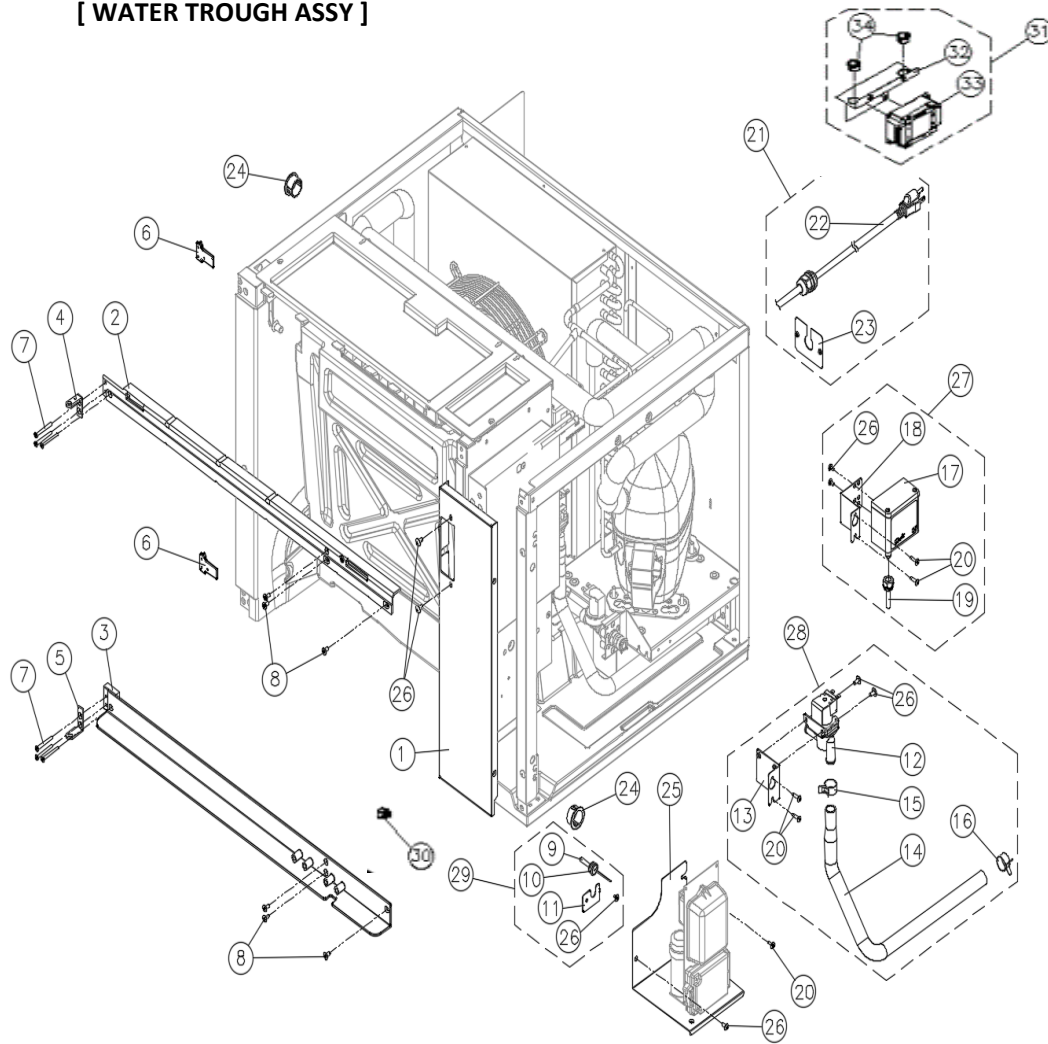

## [ WATER TROUGH ASSY ]

NO	ITEMS	CODE	Q'TY
1	FRONT COVER	317195900	1
2	FRONT TOP SUPPORT	341012401	1
3	FRONT LOWER SUPPORT	341012501	1
4	HINGE BRACKET	321005110	1
5	HINGE BRACKET DOWN	321005210	1
6	HINGE SUPPORT	341012300	2
7	TAPPING SCREW	TFCQ0841RP	6
8	MACHINE SCREW	MFCX1022RP	6
9	CURTAIN SENSOR	701002000	1
10	SENSOR CAP	319009300	1
11	COVER BRACKET	301169400	1
12	DUMP VALVE	340026600	1
13	BRACKET, DUMP VALVE	301169600	1
14	PVC PIPE	229032100	1
15	BAND SPRING 20	203004200	1
16	BAND SPRING 21	203003300	1
17	PRESSURE SWITCH	355012700	1
18	BRACKET	301169700	1
19	SOLDER ADAPTOR	215018510	1
20	TAPPING SCREW	TTCQ0826R	3
21	BKT & POWER CORD ASSY	722012440	1
22	POWER CORD	722012700	1
23	BRACKET POWER CORD	301096700	1
24	GROMMET BUSHING	232003500	2
25	BRACKET	301171201	1
26	MACHINE SCREW	MTCX0816R	5
27	PRESSURE SWITCH COMPLETE ASSY	#17~20,26	1
28	DRAIN VALVE COMPLETE ASSY	#12~16,20,26	1
29	SENSOR PARTS COMPLETE	701003300	1
<b>NEW DESIGN (starting with serial number UL/ ~ )</b>			
30	POWER SWITCH	355025100	1
31	NOISE FILTER ASSY	7220143B0	1
32	NOISE FILTER BRACKET	301171111	1
33	NOISE FILTER	500000900	1
34	BUSHING	232003600	1