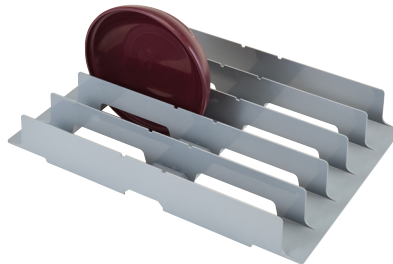

Uniquely designed cradle holds up to 8 each meal delivery pellets or use to dry, store and transport food pans and other commercial kitchen ware. Installs directly onto shelf traverses. Made of highly durable ABS plastic. Slots are spaced 2³/₁₆" apart.

CODE	DIMENSIONS D x L x H	HOLDING CAPACITY	CASE PACK	LIST PRICE EA.
Premium Series Angled Drying and Storage Rack				
CPMU244875PDPKG	24" x 48" x 75"	128 Pellets and Bases or 16 GN 1/1 Food Pans	1	\$ 2,220.00
Angled Drying and Storage Cradle for 24" deep shelf only (Fits all Camshelving® lines)				
CSDR8	23 ³ / ₁₆ " x 10 ¹ / ₈ " x 6 ⁵ / ₁₆ "	—	1	60.50
CSDR84	23 ³ / ₁₆ " x 10 ¹ / ₈ " x 6 ⁵ / ₁₆ "	—	4	242.00

Drying Rack Color: Speckled Gray (480). CPMU244875PDPKG Ships in 5 boxes.
Drying Cradle Color: Soft Gray (151).

Dome Drying and Storage Rack

Promotes sanitary drying, safe handling and efficient product organization with easy access to product.

Unit ships complete with factory assembled mobile post kits, 10 traverses, 10 dome drying cradles and premium swivel casters with total locking brake. Assembly required.

Use to dry and safely store up to 10 patient meal delivery domes or plate covers upright. Installs directly onto shelf traverses. Made of highly durable ABS plastic. Slots are spaced 3³/₁₆" apart.