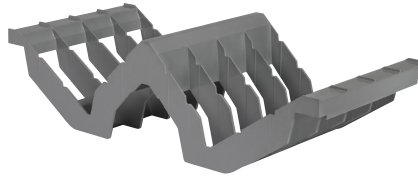

UTILITY SHELVING

Angled Drying and Storage Rack

Promotes sanitary drying, safe handling and efficient product organization with easy access to product.

Unit ships complete with factory assembled mobile post kits, 8 traverses, 16 angled drying cradles and premium swivel casters with total locking brake. Assembly required.

Uniquely designed cradle holds up to 8 each meal delivery pellets or use to dry, store and transport food pans and other commercial kitchen ware. Installs directly onto shelf traverses. Made of highly durable ABS plastic. Slots are spaced 2⁵/₁₆" apart.

CODE	DIMENSIONS D x L x H	HOLDING CAPACITY	CASE PACK	LIST PRICE EA.
Premium Series Angled Drying and Storage Rack				
CPMU244875PDPKG	24" x 48" x 75"	128 Pellets and Bases or 16 GN 1/1 Food Pans	1	\$ 2,220.00
Angled Drying and Storage Cradle for 24" deep shelf only (Fits all Camshelving® lines)				
CSDR8	23 ³ / ₁₆ " x 10 ¹ / ₅ " x 6 ⁵ / ₁₆ "	—	1	60.50
CSDR84	23 ³ / ₁₆ " x 10 ¹ / ₅ " x 6 ⁵ / ₁₆ "	—	4	242.00

Unit ships complete with factory assembled mobile post kits, 10 traverses, 10 dome drying cradles and premium swivel casters with total locking brake. Assembly required.

Use to dry and safely store up to 10 patient meal delivery domes or plate covers upright. Installs directly onto shelf traverses. Made of highly durable ABS plastic. Slots are spaced 3³/₁₆" apart.