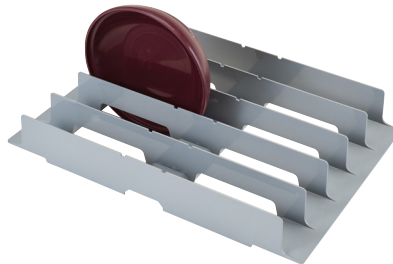

Uniquely designed cradle holds up to 8 each meal delivery pellets or use to dry, store and transport food pans and other commercial kitchen ware. Installs directly onto shelf traverses. Made of highly durable ABS plastic. Slots are spaced 2⁵/₁₆" apart.

CODE	DIMENSIONS D x L x H	HOLDING CAPACITY	CASE PACK	LIST PRICE EA.
Premium Series Angled Drying and Storage Rack				
CPMU244875PDPKG	24" x 48" x 75"	128 Pellets and Bases or 16 GN 1/1 Food Pans	1	\$ 2,220.00
Angled Drying and Storage Cradle for 24" deep shelf only (Fits all Camshelving® lines)				
CSDR8	23 ³ / ₁₆ " x 10 ¹ / ₅ " x 6 ⁵ / ₁₆ "	—	1	60.50
CSDR84	23 ³ / ₁₆ " x 10 ¹ / ₅ " x 6 ⁵ / ₁₆ "	—	4	242.00

Drying Rack Color: Speckled Gray (480). CPMU244875PDPKG Ships in 5 boxes.
Drying Cradle Color: Soft Gray (151).

Dome Drying and Storage Rack

Promotes sanitary drying, safe handling and efficient product organization with easy access to product.

Unit ships complete with factory assembled mobile post kits, 10 traverses, 10 dome drying cradles and premium swivel casters with total locking brake. Assembly required.

Use to dry and safely store up to 10 patient meal delivery domes or plate covers upright. Installs directly onto shelf traverses. Made of highly durable ABS plastic. Slots are spaced 3³/₁₆" apart.