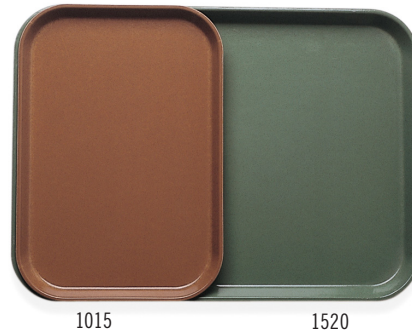

CAMTRAY®

Oval Camtrays

Perfect for banquet service.

Available in Group I colors and patterns (except Doily patterns) and Group III Wood.

Round Camtrays

A favorite for pizza and beverage service.

Available in Group I colors and patterns (except Doily patterns) and Group III Wood.

Insert Camtrays

Fits onto a Camtray to separate hot and cold food, ideal for dietary tray service.

Available in Group I colors and patterns (except Doily patterns) and Group III Wood.

CODE	DIMENSIONS	CASE PACK	LIST PRICE EA.	
			GROUP I	GROUP III
Oval				
2500*	19¼" x 24"	6	\$ 47.10	\$ 62.15
2700*	22" x 26¾"	6	54.85	72.65
Round				
900*	9"	12	14.45	18.35
1000*	10"	12	16.00	20.85
1100	11"	12	16.00	20.25
1200*	12"	12	17.65	23.70
1300*	13"	12	19.55	25.75
1400	14"	12	19.85	26.95
1550*	16" low profile	12	25.40	33.10
1600	16"	12	24.90	33.35
1950*	19½" low profile	12	34.45	45.40
Insert				
1015* 2 trays fit into a 1520	10⅞" x 15"	24	19.55	25.25
1116* 2 trays fit into a 1622	10⅞" x 15⅝"	24	20.35	28.60