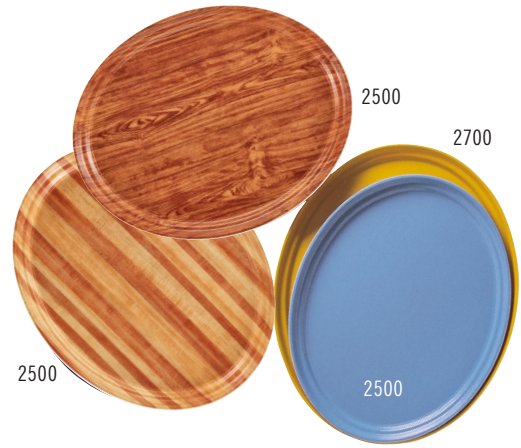

CAMTRAY®

Oval Camtrays

Perfect for banquet service.

Available in Group I colors and patterns (except Doily patterns) and Group III Wood.

Round Camtrays

A favorite for pizza and beverage service.

Available in Group I colors and patterns (except Doily patterns) and Group III Wood.

Insert Camtrays

Fits onto a Camtray to separate hot and cold food, ideal for dietary tray service.

Available in Group I colors and patterns (except Doily patterns) and Group III Wood.

CODE	DIMENSIONS	CASE PACK	LIST PRICE EA.	
			GROUP I	GROUP III
Oval				
2500*	19¼" x 24"	6	\$ 47.10	\$ 62.15
2700*	22" x 26¾"	6	54.85	72.65
Round				
900*	9"	12	14.45	18.35
1000*	10"	12	16.00	20.85
1100	11"	12	16.00	20.25
1200*	12"	12	17.65	23.70
1300*	13"	12	19.55	25.75
1400	14"	12	19.85	26.95
1550*	16" low profile	12	25.40	33.10
1600	16"	12	24.90	33.35
1950*	19½" low profile	12	34.45	45.40
Insert				
1015* 2 trays fit into a 1520	10⅞" x 15"	24	19.55	25.25
1116* 2 trays fit into a 1622	10⅞" x 15⅝"	24	20.35	28.60