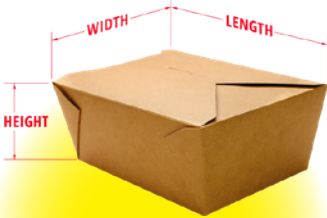

CAMBRO® GOBAGS® – CATERING BAGS

- Thick, sturdy nylon fabric.
- High-density insulation keeps food hot.
- Heavy-duty, sewn-in straps and ticket pouch.

Find the best fit for your to-go containers.

[Click here](#)

GBD101011
 Small Folding Delivery Bag
 L 10" x W 10" x H 11"
 LIST PRICE EACH: \$ 72.00
 Case Pack: 4 Color: Black (110).

GBD121515
 Medium Folding Delivery Bag
 L 12" x W 15" x H 15"
 LIST PRICE EACH: \$ 101.75
 Case Pack: 4 Color: Black (110).

GBD211417
 Large Folding Delivery Bag
 L 21" x W 14" x H 17"
 LIST PRICE EACH: \$ 131.50
 Case Pack: 4 Color: Black (110).

GBD211414
 Large Delivery Bag includes vertical, thermal divider
 L 21" x W 14" x H 14"
 LIST PRICE EACH: \$ 131.50
 Case Pack: 4 Color: Black (110).

Comes with structured bottom and divider panel.

GBD13913
 Small Top Loading Delivery Bag
 L 13" x W 9" x H 13"
 LIST PRICE EACH: \$ 89.75
 Case Pack: 4
 Color: Black (110), Red (521).

GBD151212
 Sandwich Bag
 L 15" x W 12" x H 12"
 LIST PRICE EACH: \$ 95.75
 Case Pack: 4
 Color: Black (110), Red (521).