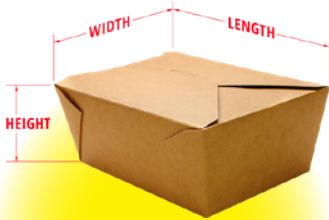

CAMBRO® GOBAGS® – CATERING BAGS

- Thick, sturdy nylon fabric.
- High-density insulation keeps food hot.
- Heavy-duty, sewn-in straps and ticket pouch.

Find the best fit for your to-go containers.

[Click here](#)

GBD101011
Small Folding Delivery Bag
L 10" x W 10" x H 11"
LIST PRICE EACH: \$ 72.00
Case Pack: 4 Color: Black (110).

GBD121515
Medium Folding Delivery Bag
L 12" x W 15" x H 15"
LIST PRICE EACH: \$ 101.75
Case Pack: 4 Color: Black (110).

GBD211417
Large Folding Delivery Bag
L 21" x W 14" x H 17"
LIST PRICE EACH: \$ 131.50
Case Pack: 4 Color: Black (110).

GBD211414
Large Delivery Bag includes vertical, thermal divider
L 21" x W 14" x H 14"
LIST PRICE EACH: \$ 131.50
Case Pack: 4 Color: Black (110).

Comes with structured bottom and divider panel.

GBD13913
Small Top Loading Delivery Bag
L 13" x W 9" x H 13"
LIST PRICE EACH: \$ 89.75
Case Pack: 4
Color: Black (110), Red (521).

GBD151212
Sandwich Bag
L 15" x W 12" x H 12"
LIST PRICE EACH: \$ 95.75
Case Pack: 4
Color: Black (110), Red (521).