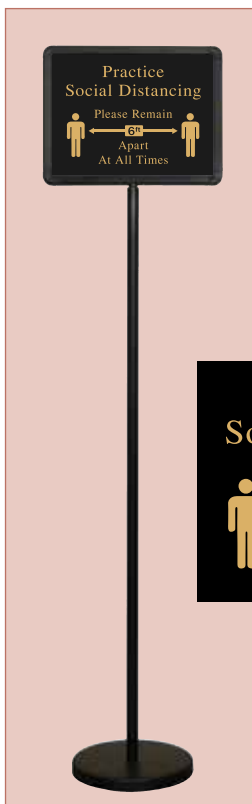

STANCHION SET

CGS-SETA

STANCHIONS & SIGN SET

Perfect for crowd control, restaurants, stores, casinos, and more.

- ◆ Great for providing directions to customers
- ◆ 8-1/2" x 11" signs fit CGSF-series stanchion frames and works with CGS-series retractable belt stanchions
- ◆ The set includes:
 - (1) Easy to read two-sided preprinted sign, "Practice Social Distancing"
 - (1) Black frame to hold the sign and easily mounts to stanchion post
 - (2) 34"H black stanchions, each with weighted base and built-in 6-1/2 ft long black retractable belt

ITEM	DESCRIPTION	UOM	CASE
CGS-SETA	Stanchion Set	Set	1

HOSTESS SIGN SET

HTS-60K

Safety message included

HOSTESS SIGN SET

Includes "Practice Social Distancing" message.

- ◆ Complete set includes all you need to direct guests
- ◆ 2-sided preprinted signs feature attractive gold lettering for optimum visibility
- ◆ 60" tall stand with heavy base & sturdy aluminum post
- ◆ Set includes frame, pole, base and 16 different messages

ITEM	DESCRIPTION	UOM	CASE
HTS-60K	Sign Frame w/Pole & Base	Set	1/4

Authorized Personnel Only	(blank)	Careful, Wet Floor
Meeting In Progress	No Smoking Section	Place Order Here
Please Pay Here	Please Seat Yourself	Please Wait To Be Seated
Please Watch Your Step	Section Closed	Section Reserved
Smoking In Designated Area ONLY Thank You	Smoking Section	Thank You, Please Come Again