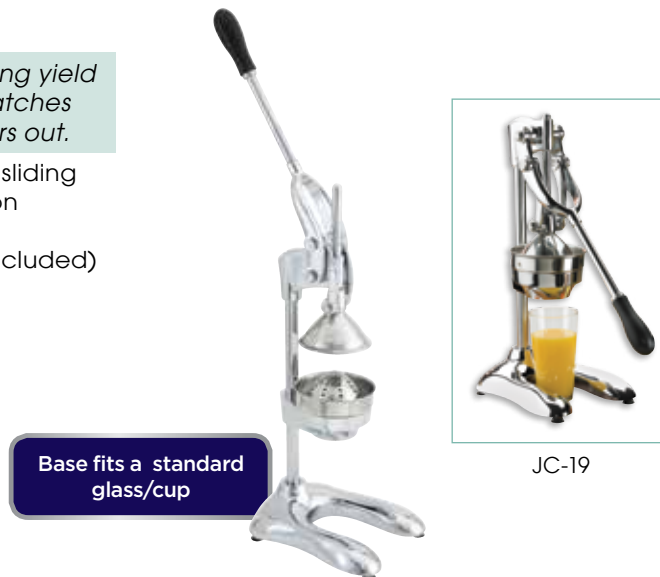

CHROME-PLATED STAINLESS STEEL PASTA MAKER

Roll out 7" wide, uniform dough sheets for building lasagnas and raviolis. Cut thin strands of spaghetti or wide fettuccine noodles with the dual-width cutting attachment.

- 7" long roller - dial adjusts for 9 thicknesses
- Cuts either 2mm or 8mm widths
- Clamps to work surface for secure operation
- Also ideal for rolling gum paste or fondant sheets

ITEM	DESCRIPTION	UOM	CASE
NPM-7	Pasta Maker	Set	1/6

PRESSES, PEELER & SQUEEZER

TORTILLA PRESSES

- Traditional press with excellent leverage
- Integrated handle allows for easy open and removal of corn and flour tortillas
- Great for making burritos, enchiladas and quesadillas

ITEM	DESCRIPTION	WEIGHT	UOM	CASE
TPC-8A	8"Dia, Aluminum, Non-Stick	1.52Lbs	Each	6/12
TPC-8C	8"Dia, Cast Iron	7.94Lbs	Each	1/4

PFOA FREE

TRIPLE FUNCTION APPLE PEELER

Peel, slice, and core in one motion.

- Cast aluminum body with sharp stainless steel blade
- Vacuum base holds peeler securely to any smooth surface
- Disassembles for cleaning
- Also ideal for sturdy fruits and root vegetables

ITEM	DESCRIPTION	UOM	CASE
AP-12	10"L x 6"W x 4-1/4"H	Set	1/12

PREMIUM HAND-PRESS CITRUS JUICER

Extract juice from fresh fruits with ease, maximizing yield by squeezing out every last drop. The strainer catches seeds and pulp, while fresh-squeezed juice pours out.

- Sturdy, reinforced base with rubber feet prevent sliding
- Strong steel post support and smooth lever action
- Ideal for medium to small citrus fruits
- Base accommodates standard glass/cup (not included)

ITEM	DESCRIPTION	UOM	CASE
JC-19	Premium 19"H Juicer	Each	1/2

JC-19

MARBLE MORTAR & PESTLE SET

- Grind, crush, blend
- 4-1/2" diameter bowl

ITEM	DESCRIPTION	UOM	CASE
MPS-42W	Mortar & Pestle	Set	1/12

MORTAR & PESTLE