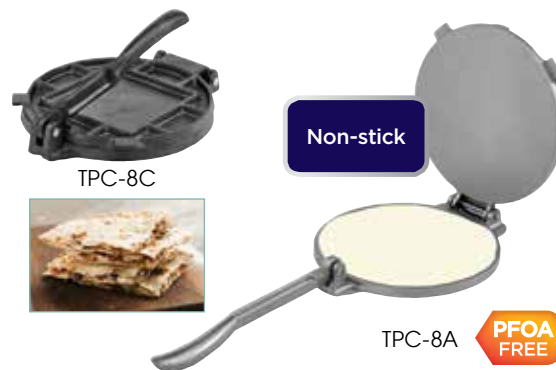

CHROME-PLATED STAINLESS STEEL PASTA MAKER

Roll out 7" wide, uniform dough sheets for building lasagnas and raviolis. Cut thin strands of spaghetti or wide fettuccine noodles with the dual-width cutting attachment.

PRESSES, PEELER & SQUEEZER

NPM-7

TORTILLA PRESSES

- ◆ Traditional press with excellent leverage
- ◆ Integrated handle allows for easy open and removal of corn and flour tortillas
- ◆ Great for making burritos, enchiladas and quesadillas

ITEM	DESCRIPTION	WEIGHT	UOM	CASE
TPC-8A	8"Dia, Aluminum, Non-Stick	1.52Lbs	Each	6/12
TPC-8C	8"Dia, Cast Iron	7.94Lbs	Each	1/4

TPC-8C

TPC-8A

PFOA FREE

TRIPLE FUNCTION APPLE PEELER

Peel, slice, and core in one motion.

- ◆ Cast aluminum body with sharp stainless steel blade
- ◆ Vacuum base holds peeler securely to any smooth surface
- ◆ Disassembles for cleaning
- ◆ Also ideal for sturdy fruits and root vegetables

ITEM	DESCRIPTION	UOM	CASE
AP-12	10"L x 6"W x 4-1/4"H	Set	1/12