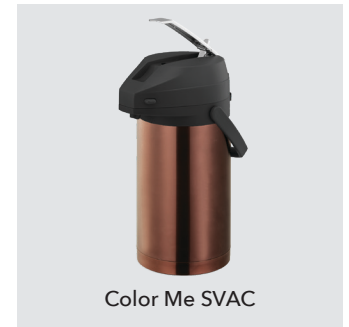

CBDRT3RGSS

3 Gallon (384 oz.)
12" X 11" X 22"

Nicollet Series Carafe

NIC10BSPBRG

1 Liter (33.8 oz.)
4.5" X 5.5" X 8.5"

Marquette Series Carafe

MAR10BSPBRG

1 Liter (33.8 oz.)
5" X 6" X 7.5"

Altus Carafe

ALTU10BSRG

1 Liter (33.8 oz.)
5.75" X 4.5" X 10.25"

Color Me SVAC

CTAL30BLRG

3 Liter (101.4 oz.)
6.75" X 8.75" X 13.25"

Drip Tray

DT6BSRG