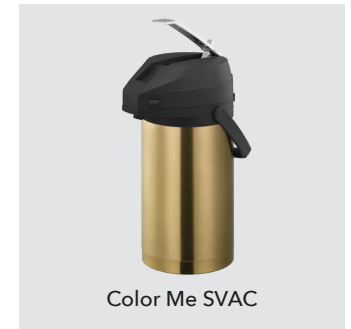

Non-Slip Trays

TR119RIVG

11" X 11" X 1"
Inside: 9" X 9"

TR1412RIVG

14" X 14" X 1"
Inside: 12" X 12"

TR1614RIVG

16" X 16" X 1"
Inside: 14" X 14"

Elite Cold Beverage
Dispenser

CBDRT3VGSS

3 Gallon (384 oz.)
12" X 11" X 22"

Nicollet Series Carafe

NIC10BSPBVG

1 Liter (33.8 oz.)
4.5" X 5.5" X 8.5"

Marquette Series Carafe

MAR10BSPBVG

1 Liter (33.8 oz.)
5" X 6" X 7.5"

Altus Carafe

ALTU10BSVG

1 Liter (33.8 oz.)
5.75" X 4.5" X 10.25"

Color Me SVAC

CTAL30BLVG

3 Liter (101.4 oz.)
6.75" X 8.75" X 13.25"

Drip Tray

DT6BSVG