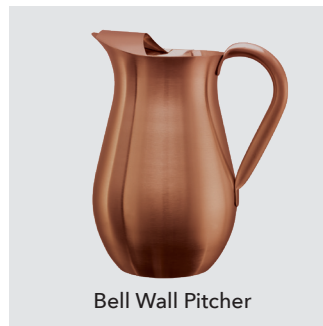

Bell Wall Pitcher

WPB2BSRG

2 Liter (66.6 oz.)
5.75" X 8" X 9.25"