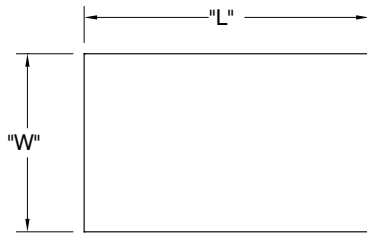

For Smart Fabrication™ Quotes:

Email: smartfab@advancetabco.com or Fax: 631-586-2933

DETAILS and SPECIFICATIONS

TOL ± .500"

ALL DIMENSIONS ARE TYPICAL

MSLAG SERIES - Flat Top

- Rolled Edge At Front & Rear
- Ends Turned Down Square

FMSLAG SERIES - 1 1/2" Backsplash

- Rolled Edge At Front
- 1 1/2" Turn Up At Rear
- Ends Turned Down Square

KMSLAG SERIES- 5" Backsplash

- Rolled Edge At Front
- 5" Splash At Rear
- Ends Turned Down Square