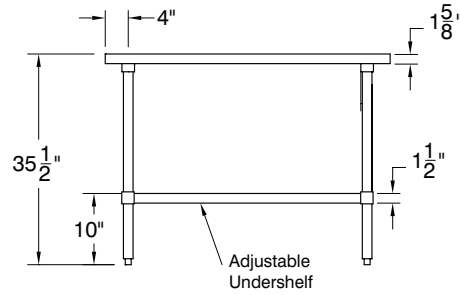

SHELF: 18 gauge stainless steel.

LEGS: 1 5/8" diameter tubular Stainless steel. Stainless steel gussets. 1" adjustable stainless steel bullet feet.

Item #: _____ Qty #: _____
 Model #: _____
 Project #: _____

For Smart Fabrication™ Quotes:

Email: smartfab@advancetabco.com or Fax: 631-586-2933

DETAILS and SPECIFICATIONS

TOL ± .500"

ALL DIMENSIONS ARE TYPICAL

MSLAG SERIES - Flat Top

- Rolled Edge At Front & Rear
- Ends Turned Down Square

FMSLAG SERIES - 1 1/2" Backsplash

- Rolled Edge At Front
- 1 1/2" Turn Up At Rear
- Ends Turned Down Square

KMSLAG SERIES- 5" Backsplash

- Rolled Edge At Front
- 5" Splash At Rear
- Ends Turned Down Square