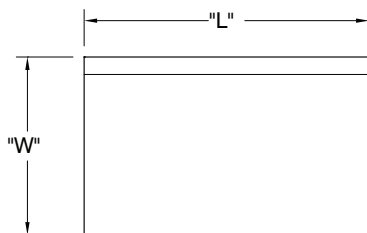

For Smart Fabrication™ Quotes:

Email: smartfab@advancetabco.com or Fax: 631-586-2933

DETAILS and SPECIFICATIONS

TOL ± .500"

ALL DIMENSIONS ARE TYPICAL

MSLAG SERIES - Flat Top

- Rolled Edge At Front & Rear
- Ends Turned Down Square

FMSLAG SERIES - 1 1/2" Backsplash

- Rolled Edge At Front
- 1 1/2" Turn Up At Rear
- Ends Turned Down Square

KMSLAG SERIES- 5" Backsplash

- Rolled Edge At Front
- 5" Splash At Rear
- Ends Turned Down Square