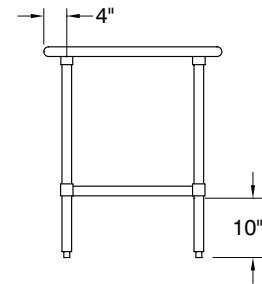

SHELF: 18 gauge stainless steel.

LEGS: 1 5/8" diameter tubular Stainless steel. Stainless steel gussets. 1" adjustable stainless steel bullet feet.

Item #: _____ Qty #: _____
 Model #: _____
 Project #: _____

For Smart Fabrication™ Quotes:

Email: smartfab@advancetabco.com or Fax: 631-586-2933

DETAILS and SPECIFICATIONS

TOL ± .500"

ALL DIMENSIONS ARE TYPICAL

MSLAG SERIES - Flat Top

- Rolled Edge At Front & Rear
- Ends Turned Down Square

FMSLAG SERIES - 1 1/2" Backsplash

- Rolled Edge At Front
- 1 1/2" Turn Up At Rear
- Ends Turned Down Square

KMSLAG SERIES- 5" Backsplash

- Rolled Edge At Front
- 5" Splash At Rear
- Ends Turned Down Square