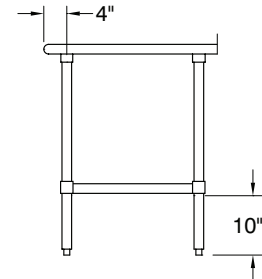

SHELF: 18 gauge stainless steel.

LEGS: 1 5/8" diameter tubular Stainless steel. Stainless steel gussets. 1" adjustable stainless steel bullet feet.

Item #: _____ Qty #: _____
 Model #: _____
 Project #: _____

For Smart Fabrication™ Quotes:

Email: smartfab@advancetabco.com or Fax: 631-586-2933

DETAILS and SPECIFICATIONS

TOL ± .500"

ALL DIMENSIONS ARE TYPICAL

MSLAG SERIES - Flat Top

- Rolled Edge At Front & Rear
- Ends Turned Down Square

FMSLAG SERIES - 1 1/2" Backsplash

- Rolled Edge At Front
- 1 1/2" Turn Up At Rear
- Ends Turned Down Square

KMSLAG SERIES- 5" Backsplash

- Rolled Edge At Front
- 5" Splash At Rear
- Ends Turned Down Square