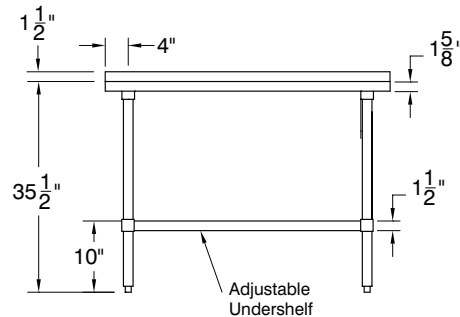

DETAILS and SPECIFICATIONS

TOL ± .500"

ALL DIMENSIONS ARE TYPICAL

MSLAG SERIES - Flat Top

- Rolled Edge At Front & Rear
- Ends Turned Down Square

FMSLAG SERIES - 1 1/2" Backsplash

- Rolled Edge At Front
- 1 1/2" Turn Up At Rear
- Ends Turned Down Square

KMSLAG SERIES- 5" Backsplash

- Rolled Edge At Front
- 5" Splash At Rear
- Ends Turned Down Square