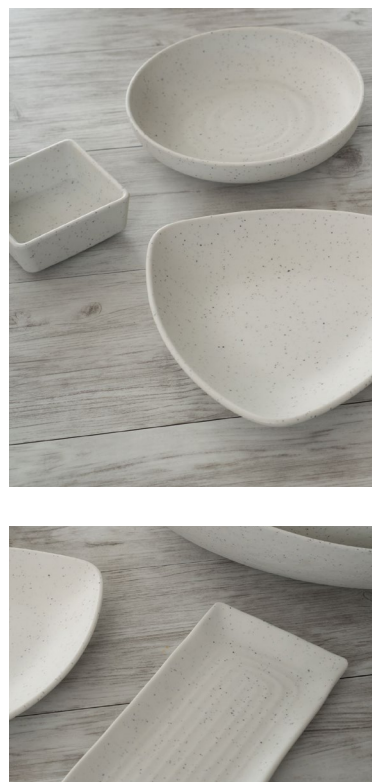

dimensions
(us + metric)
L 17.3 44
W 12.2 31
H 1.8 4.6

rectangle platter - large
number
RFS203 - stone grey

dimensions
(us + metric)
L 19.6 50
W 14 36
H 2 5

rectangle platter - x-large
number
RFS204 - stone grey

dimensions
(us + metric)
L 24.5 62.23
W 16 40.64
H 2 5

mix & match
with the
zeal or
emerge
collection

mix & match with the zeal or emerge collection

round plate - small
number
 INF102 - stone natural

dimensions (us + metric)
 L 6.24 21
 W 6.24 21
 H 1.1 2.8