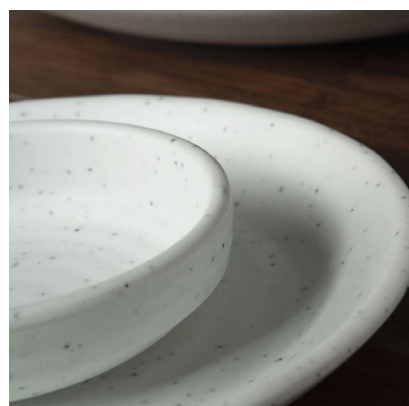

mix & match with the zeal or emerge collection

round plate - small
number
INF102 - stone natural

dimensions (us + metric)
L 6.24 21
W 6.24 21
H 1.1 2.8

round plate - medium
number
INF101 - stone natural

dimensions (us + metric)
L 8.3 21
W 8.3 21
H 1.1 2.8

round plate - large
number
INF100 - stone natural

dimensions (us + metric)
L 10 25.4
W 10 25.4
H 1.3 3.36

rectangle platter - small
number
INF106 - stone natural

dimensions (us + metric)
L 10.375 26.2
W 4.5 11.3
H 0.7 1.8

rectangle platter - medium
number
INF107 - stone natural

dimensions (us + metric)
L 12 30.3
W 5.125 12.8
H 0.7 1.8

dented bowl (31.45 oz)
number
INF108 - stone natural

dimensions (us + metric)
L 7.2 18.2
W 6.6 16.7
H 2.5 6.4

round bowl - small (24 oz)
number
INF109 - stone natural

dimensions (us + metric)
L 7.67 19.5
W 7.67 19.5
H 1.5 3.81

round bowl - medium (56 oz)
number
INF110 - stone natural

dimensions (us + metric)
L 9.5 24
W 9.5 24
H 2 5.08

round bowl - large (67.65 oz)
number
INF111 - stone natural

dimensions (us + metric)
L 10.83 27.5
W 10.83 27.5
H 2.25 5.72

triangle plate
number
INF103 - stone natural

dimensions (us + metric)
L 8.2 20.8
W 8.2 20.8
H 1.25 3.2

round ramekin (3.4 oz)
number
INF104 - stone natural

dimensions (us + metric)
L 3.5 9
W 3.5 9
H 1 2.5

square ramekin (6.75 oz)
number
INF105 - stone natural

dimensions (us + metric)
L 3.66 9.3
W 3.66 9.3
H 1.5 3.9