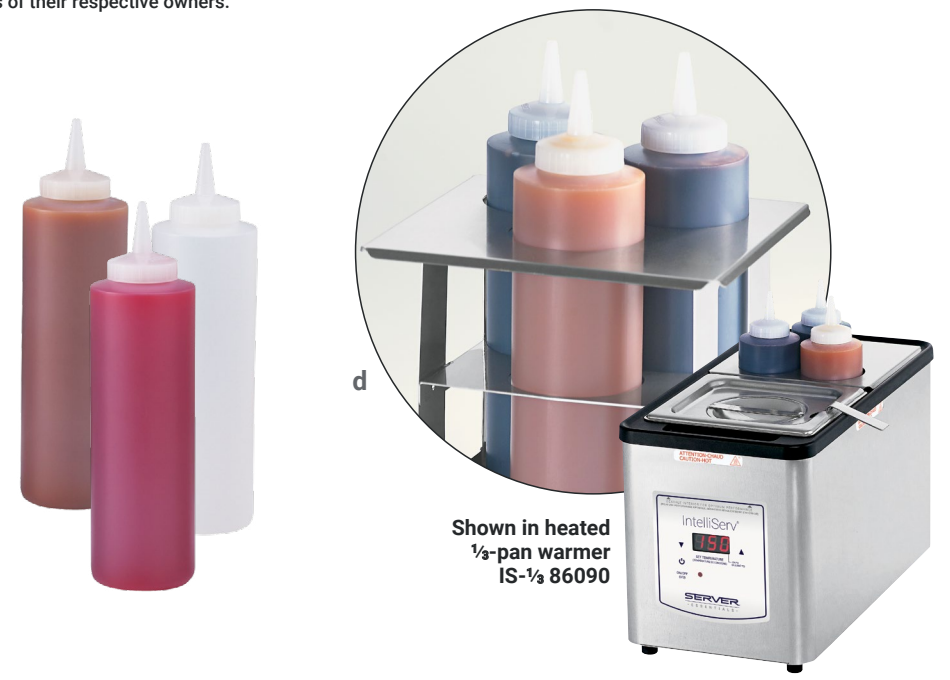

Squeeze Bottle Holders

Drop-In | Cold

- Organize your cold table with a drop-in squeeze bottle holder
- Keeps bottles up to 10° F colder than holding in pans
- Stainless steel open-frame design allows air to circulate below and the top helps keep cold air from escaping
- FIFO™ and TableCraft® bottles are low-temp, dishwasher safe and BPA free; included with holders

| model/item | application | description | capacity (incl.) | dimensions (HxWxD) | weight |
|---------------|-------------|-----------------|------------------------|-----------------------------|--------|
| a SBH-2 86829 | | | (2) 16-oz TableCraft® | 8 1/8" x 7 1/16" x 6 7/16" | 2 lb |
| SBH-3 86831 | ☞ ❄️ | 1/6-size holder | (3) 16-oz TableCraft® | 8 1/8" x 7 1/16" x 6 7/16" | 2 lb |
| b SBH-4 86994 | | | (4) 16-oz FIFO™ | 8 9/16" x 6 7/16" x 7" | 3 lb |
| SBH-6 87045 | ☞ ❄️ | 1/3-size holder | (6) 16-oz TableCraft® | 9 9/16" x 12 7/8" x 6 7/8" | 3 lb |
| c SBH-8 86974 | ☞ ❄️ | 1/3-size holder | (8) 16-oz TableCraft® | 8 1/8" x 13 1/16" x 7 1/16" | 4 lb |
| SBH-8 86996 | ☞ ❄️ | 1/3-size holder | (8) 16-oz FIFO™ | 8 9/16" x 12 7/8" x 7" | 4 lb |
| d SBH-3 87530 | ☞ 🔥 | 1/6-size holder | (3) 16-oz High-Density | 5 7/8" x 6 1/2" x 7 1/8" | 2 lb |

NOTE: FIFO™ & TableCraft® bottles are trademarks of their respective owners.

Drop-In | Warm

- Ideal for low-temperature warming of finishing sauces and dessert drizzle
- Stainless steel open-frame design allows warm air to circulate below
- Includes three 16-oz high-density squeeze bottles (86809)

Shown in heated 1/3-pan warmer IS-1/3 86090

Countertop Stations

We've combined a few squeeze bottle holders with a countertop piece to put dressings where you need them, such as a finishing station.

Ice packs make changeouts quick & easy – order an extra set to swap out every 4 hours.