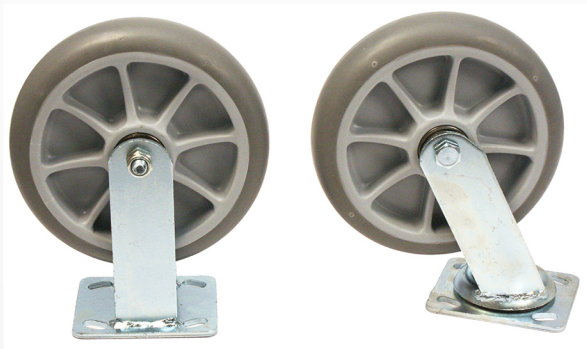

# Bellman's Cart Wheel Options

- Available in pneumatic, semi-pneumatic and no flat options
- Heavy duty construction
- Rigid or swivel
- Fits any H1S full size bellman's carts
- Designed for hospitality industry

## Pneumatic (air filled) 6" or 8" Diameter

6": Item # BCWHP6

8": Item # BCWHP8

8" with black caster: Item # BCWHP8BL

## Semi-Pneumatic (no air) 8" Diameter

8": Item # NP4G8

## No Flat with Brake (no air) 8" Diameter

8": Item # NP4GBR8