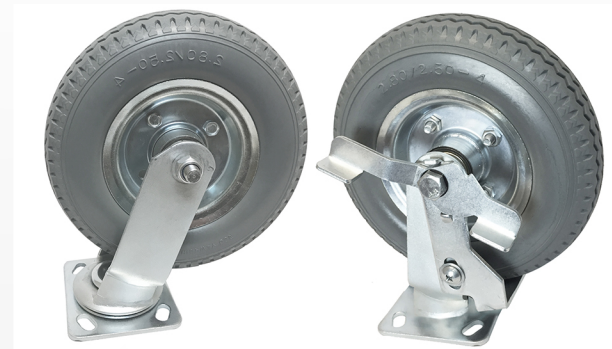

# Bellman's Cart Wheel Options

- Available in pneumatic, semi-pneumatic and no flat options
- Heavy duty construction
- Rigid or swivel
- Fits any H1S full size bellman's carts
- Designed for hospitality industry

## Pneumatic (air filled) 6" or 8" Diameter

6": Item # BCWHP6

8": Item # BCWHP8

8" with black caster: Item # BCWHP8BL

## Semi-Pneumatic (no air) 8" Diameter

8": Item # NP4G8

## No Flat with Brake (no air) 8" Diameter

8": Item # NP4GBR8