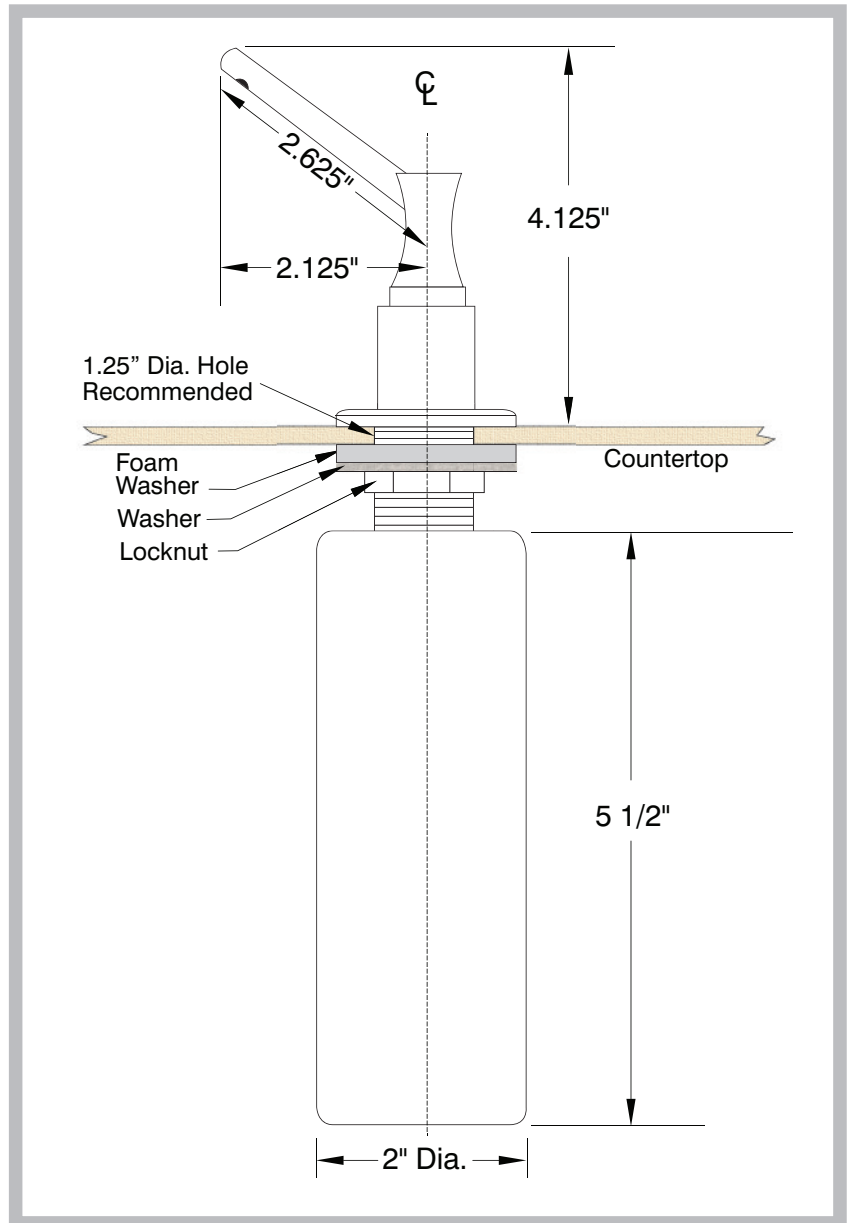

K-12 CHROME PLATED DECK MOUNTED SOAP DISPENSER

FEATURES:

Deck Mounted.
Pump Style Actuator.
Uses Liquid Soap.

MATERIAL:

Pump: Chrome Plated Brass.
Dispenser: Plastic.

Item #:	Qty #:
Model #:	
Project #:	

DIMENSIONS and SPECIFICATIONS