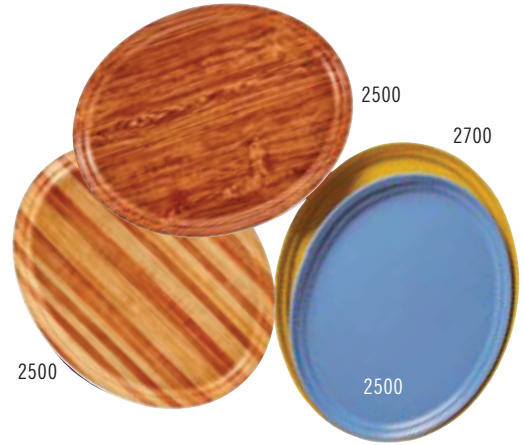

CAMTRAY®

Oval Camtrays

Perfect for banquet service.

Available in Group I colors and patterns (except Doily patterns) and Group III Wood.

Round Camtrays

A favorite for pizza and beverage service.

Available in Group I colors and patterns (except Doily patterns) and Group III Wood.

Insert Camtrays

Fits onto a Camtray to separate hot and cold food, ideal for dietary tray service.

Available in Group I colors and patterns (except Doily patterns) and Group III Wood.

CODE	DIMENSIONS	CASE PACK
Oval		
2500*	19¼" x 24"	6
2700*	22" x 26⅞"	6
Round		
900*	9"	12
1000*	10"	12
1100	11"	12
1200*	12"	12
1300*	13"	12
1400	14"	12
1550*	16" low profile	12
1600	16"	12
1950*	19½" low profile	12
Insert		
1015* 2 trays fit into a 1520	10⅞" x 15"	24
1116* 2 trays fit into a 1622	10⅞" x 15⅞"	24