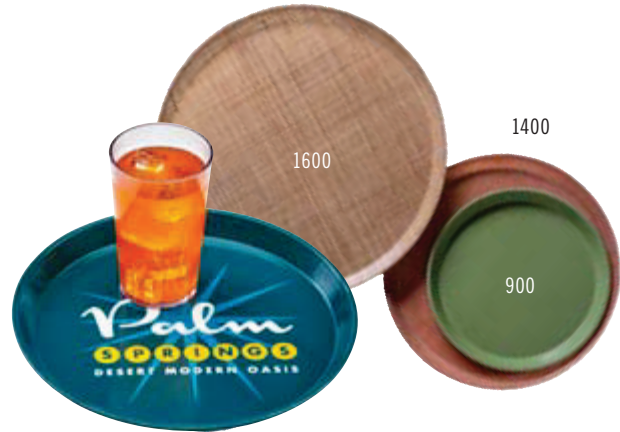

CAMTRAY®

Oval Camtrays

Perfect for banquet service.

Available in Group I colors and patterns (except Doily patterns) and Group III Wood.

Round Camtrays

A favorite for pizza and beverage service.

Available in Group I colors and patterns (except Doily patterns) and Group III Wood.

Insert Camtrays

Fits onto a Camtray to separate hot and cold food, ideal for dietary tray service.

Available in Group I colors and patterns (except Doily patterns) and Group III Wood.

CODE	DIMENSIONS	CASE PACK
Oval		
2500*	19¼" x 24"	6
2700*	22" x 26⅞"	6
Round		
900*	9"	12
1000*	10"	12
1100	11"	12
1200*	12"	12
1300*	13"	12
1400	14"	12
1550*	16" low profile	12
1600	16"	12
1950*	19½" low profile	12
Insert		
1015* 2 trays fit into a 1520	10⅞" x 15"	24
1116* 2 trays fit into a 1622	10⅞" x 15⅞"	24