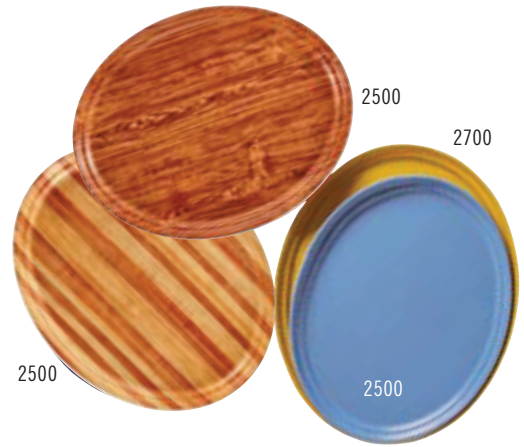

CAMTRAY®

Oval Camtrays

Perfect for banquet service.

Available in Group I colors and patterns (except Doily patterns) and Group III Wood.

Round Camtrays

A favorite for pizza and beverage service.

Available in Group I colors and patterns (except Doily patterns) and Group III Wood.

Insert Camtrays

Fits onto a Camtray to separate hot and cold food, ideal for dietary tray service.

Available in Group I colors and patterns (except Doily patterns) and Group III Wood.

CODE	DIMENSIONS	CASE PACK
Oval		
2500*	19¼" x 24"	6
2700*	22" x 26⅞"	6
Round		
900*	9"	12
1000*	10"	12
1100	11"	12
1200*	12"	12
1300*	13"	12
1400	14"	12
1550*	16" low profile	12
1600	16"	12
1950*	19½" low profile	12
Insert		
1015* 2 trays fit into a 1520	10⅞" x 15"	24
1116* 2 trays fit into a 1622	10⅞" x 15⅞"	24