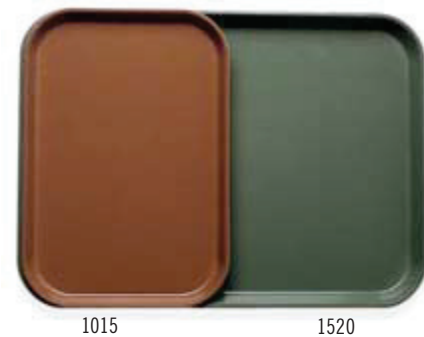

CAMTRAY®

Oval Camtrays

Perfect for banquet service.

Available in Group I colors and patterns (except Doily patterns) and Group III Wood.

Round Camtrays

A favorite for pizza and beverage service.

Available in Group I colors and patterns (except Doily patterns) and Group III Wood.

Insert Camtrays

Fits onto a Camtray to separate hot and cold food, ideal for dietary tray service.

Available in Group I colors and patterns (except Doily patterns) and Group III Wood.

CODE	DIMENSIONS	CASE PACK
Oval		
2500*	19¼" x 24"	6
2700*	22" x 26⅞"	6
Round		
900*	9"	12
1000*	10"	12
1100	11"	12
1200*	12"	12
1300*	13"	12
1400	14"	12
1550*	16" low profile	12
1600	16"	12
1950*	19½" low profile	12
Insert		
1015* 2 trays fit into a 1520	10⅞" x 15"	24
1116* 2 trays fit into a 1622	10⅞" x 15⅞"	24