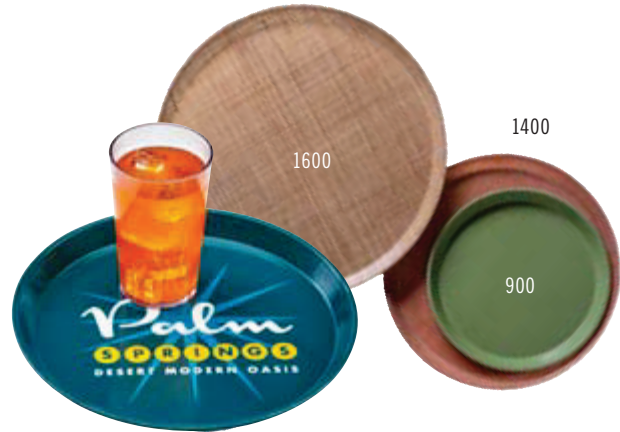

## Oval Camtrays

Perfect for banquet service.

Available in Group I colors and patterns (except Doily patterns) and Group III Wood.

## Round Camtrays

A favorite for pizza and beverage service.

Available in Group I colors and patterns (except Doily patterns) and Group III Wood.

## Insert Camtrays

Fits onto a Camtray to separate hot and cold food, ideal for dietary tray service.

Available in Group I colors and patterns (except Doily patterns) and Group III Wood.

CODE	DIMENSIONS	CASE PACK
<b>Oval</b>		
2500*	19¼" x 24"	6
2700*	22" x 26⅞"	6
<b>Round</b>		
900*	9"	12
1000*	10"	12
1100	11"	12
1200*	12"	12
1300*	13"	12
1400	14"	12
1550*	16" low profile	12
1600	16"	12
1950*	19½" low profile	12
<b>Insert</b>		
1015* 2 trays fit into a 1520	10⅞" x 15"	24
1116* 2 trays fit into a 1622	10⅞" x 15⅞"	24