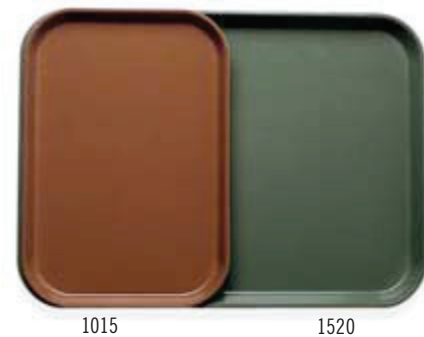

## Round Camtrays

A favorite for pizza and beverage service.

Available in Group I colors and patterns (except Doily patterns) and Group III Wood.

## Insert Camtrays

Fits onto a Camtray to separate hot and cold food, ideal for dietary tray service.

Available in Group I colors and patterns (except Doily patterns) and Group III Wood.

CODE	DIMENSIONS	CASE PACK
<b>Oval</b>		
2500*	19¼" x 24"	6
2700*	22" x 26⅞"	6
<b>Round</b>		
900*	9"	12
1000*	10"	12
1100	11"	12
1200*	12"	12
1300*	13"	12
1400	14"	12
1550*	16" low profile	12
1600	16"	12
1950*	19½" low profile	12
<b>Insert</b>		
1015* 2 trays fit into a 1520	10⅞" x 15"	24
1116* 2 trays fit into a 1622	10⅞" x 15⅞"	24