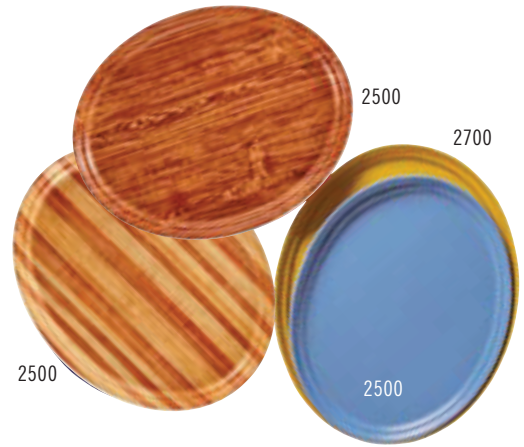

## Oval Camtrays

Perfect for banquet service.

Available in Group I colors and patterns (except Doily patterns) and Group III Wood.

## Round Camtrays

A favorite for pizza and beverage service.

Available in Group I colors and patterns (except Doily patterns) and Group III Wood.

## Insert Camtrays

Fits onto a Camtray to separate hot and cold food, ideal for dietary tray service.

Available in Group I colors and patterns (except Doily patterns) and Group III Wood.

CODE	DIMENSIONS	CASE PACK
<b>Oval</b>		
2500*	19¼" x 24"	6
2700*	22" x 26⅞"	6
<b>Round</b>		
900*	9"	12
1000*	10"	12
1100	11"	12
1200*	12"	12
1300*	13"	12
1400	14"	12
1550*	16" low profile	12
1600	16"	12
1950*	19½" low profile	12
<b>Insert</b>		
1015* 2 trays fit into a 1520	10⅞" x 15"	24
1116* 2 trays fit into a 1622	10⅞" x 15⅞"	24