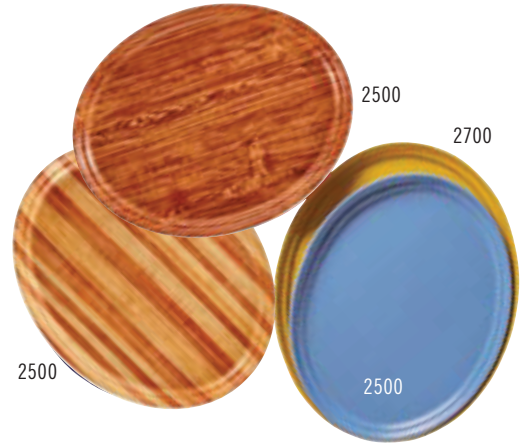

CAMTRAY®

Oval Camtrays

Perfect for banquet service.

Available in Group I colors and patterns (except Doily patterns) and Group III Wood.

Round Camtrays

A favorite for pizza and beverage service.

Available in Group I colors and patterns (except Doily patterns) and Group III Wood.

Insert Camtrays

Fits onto a Camtray to separate hot and cold food, ideal for dietary tray service.

Available in Group I colors and patterns (except Doily patterns) and Group III Wood.

CODE	DIMENSIONS	CASE PACK
Oval		
2500*	19¼" x 24"	6
2700*	22" x 26⅞"	6
Round		
900*	9"	12
1000*	10"	12
1100	11"	12
1200*	12"	12
1300*	13"	12
1400	14"	12
1550*	16" low profile	12
1600	16"	12
1950*	19½" low profile	12
Insert		
1015* 2 trays fit into a 1520	10⅞" x 15"	24
1116* 2 trays fit into a 1622	10⅞" x 15⅞"	24