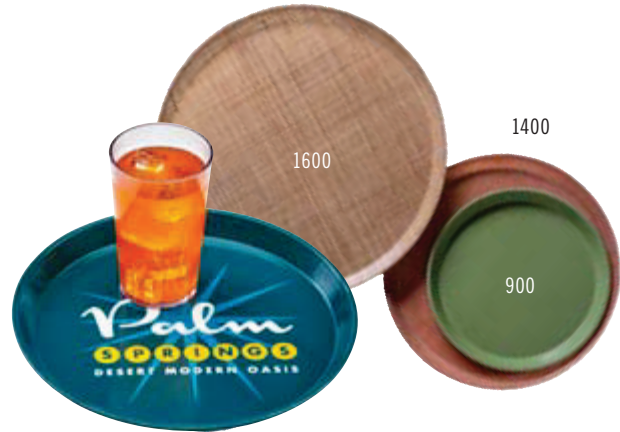

CAMTRAY®

Oval Camtrays

Perfect for banquet service.

Available in Group I colors and patterns (except Doily patterns) and Group III Wood.

Round Camtrays

A favorite for pizza and beverage service.

Available in Group I colors and patterns (except Doily patterns) and Group III Wood.

Insert Camtrays

Fits onto a Camtray to separate hot and cold food, ideal for dietary tray service.

Available in Group I colors and patterns (except Doily patterns) and Group III Wood.

| CODE | DIMENSIONS | CASE PACK |
|-------------------------------|------------------|-----------|
| Oval | | |
| 2500* | 19¼" x 24" | 6 |
| 2700* | 22" x 26⅞" | 6 |
| Round | | |
| 900* | 9" | 12 |
| 1000* | 10" | 12 |
| 1100 | 11" | 12 |
| 1200* | 12" | 12 |
| 1300* | 13" | 12 |
| 1400 | 14" | 12 |
| 1550* | 16" low profile | 12 |
| 1600 | 16" | 12 |
| 1950* | 19½" low profile | 12 |
| Insert | | |
| 1015* 2 trays fit into a 1520 | 10⅞" x 15" | 24 |
| 1116* 2 trays fit into a 1622 | 10⅞" x 15⅞" | 24 |