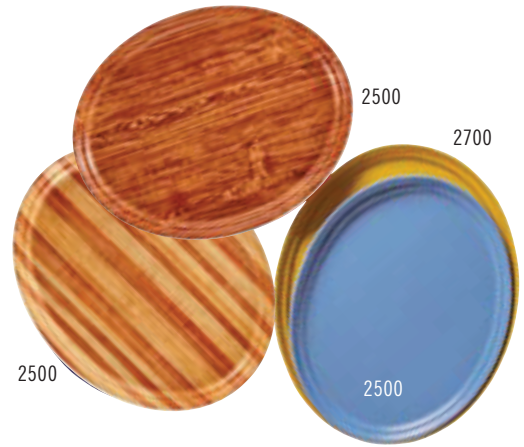

CAMTRAY®

Oval Camtrays

Perfect for banquet service.

Available in Group I colors and patterns (except Doily patterns) and Group III Wood.

Round Camtrays

A favorite for pizza and beverage service.

Available in Group I colors and patterns (except Doily patterns) and Group III Wood.

Insert Camtrays

Fits onto a Camtray to separate hot and cold food, ideal for dietary tray service.

Available in Group I colors and patterns (except Doily patterns) and Group III Wood.

| CODE | DIMENSIONS | CASE PACK |
|-------------------------------|------------------|-----------|
| Oval | | |
| 2500* | 19¼" x 24" | 6 |
| 2700* | 22" x 26⅞" | 6 |
| Round | | |
| 900* | 9" | 12 |
| 1000* | 10" | 12 |
| 1100 | 11" | 12 |
| 1200* | 12" | 12 |
| 1300* | 13" | 12 |
| 1400 | 14" | 12 |
| 1550* | 16" low profile | 12 |
| 1600 | 16" | 12 |
| 1950* | 19½" low profile | 12 |
| Insert | | |
| 1015* 2 trays fit into a 1520 | 10⅞" x 15" | 24 |
| 1116* 2 trays fit into a 1622 | 10⅞" x 15⅞" | 24 |