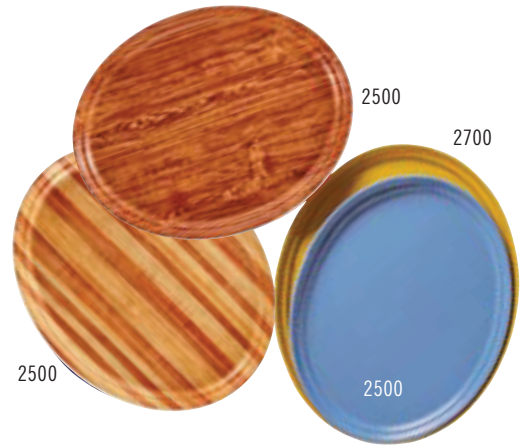

CAMTRAY®

Oval Camtrays

Perfect for banquet service.

Available in Group I colors and patterns (except Doily patterns) and Group III Wood.

Round Camtrays

A favorite for pizza and beverage service.

Available in Group I colors and patterns (except Doily patterns) and Group III Wood.

Insert Camtrays

Fits onto a Camtray to separate hot and cold food, ideal for dietary tray service.

Available in Group I colors and patterns (except Doily patterns) and Group III Wood.

CODE	DIMENSIONS	CASE PACK
Oval		
2500*	19¼" x 24"	6
2700*	22" x 26⅞"	6
Round		
900*	9"	12
1000*	10"	12
1100	11"	12
1200*	12"	12
1300*	13"	12
1400	14"	12
1550*	16" low profile	12
1600	16"	12
1950*	19½" low profile	12
Insert		
1015* 2 trays fit into a 1520	10⅞" x 15"	24
1116* 2 trays fit into a 1622	10⅞" x 15⅞"	24