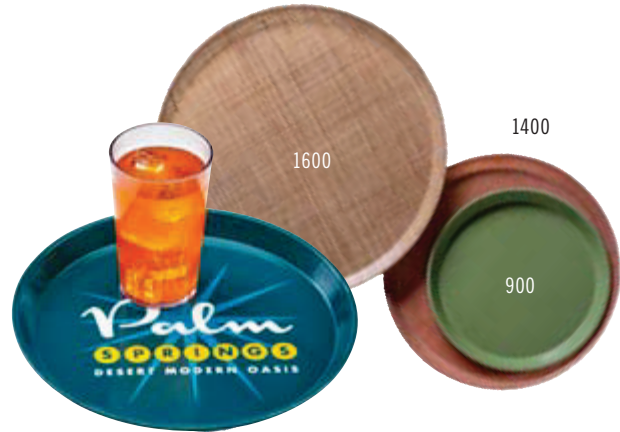

CAMTRAY®

Oval Camtrays

Perfect for banquet service.

Available in Group I colors and patterns (except Doily patterns) and Group III Wood.

Round Camtrays

A favorite for pizza and beverage service.

Available in Group I colors and patterns (except Doily patterns) and Group III Wood.

Insert Camtrays

Fits onto a Camtray to separate hot and cold food, ideal for dietary tray service.

Available in Group I colors and patterns (except Doily patterns) and Group III Wood.

CODE	DIMENSIONS	CASE PACK
Oval		
2500*	19¼" x 24"	6
2700*	22" x 26⅞"	6
Round		
900*	9"	12
1000*	10"	12
1100	11"	12
1200*	12"	12
1300*	13"	12
1400	14"	12
1550*	16" low profile	12
1600	16"	12
1950*	19½" low profile	12
Insert		
1015* 2 trays fit into a 1520	10⅞" x 15"	24
1116* 2 trays fit into a 1622	10⅞" x 15⅞"	24