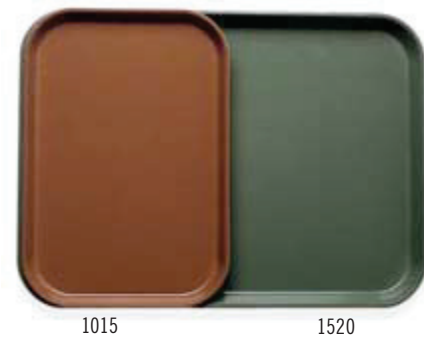

CAMTRAY®

Oval Camtrays

Perfect for banquet service.

Available in Group I colors and patterns (except Doily patterns) and Group III Wood.

Round Camtrays

A favorite for pizza and beverage service.

Available in Group I colors and patterns (except Doily patterns) and Group III Wood.

Insert Camtrays

Fits onto a Camtray to separate hot and cold food, ideal for dietary tray service.

Available in Group I colors and patterns (except Doily patterns) and Group III Wood.

CODE	DIMENSIONS	CASE PACK
Oval		
2500*	19¼" x 24"	6
2700*	22" x 26⅞"	6
Round		
900*	9"	12
1000*	10"	12
1100	11"	12
1200*	12"	12
1300*	13"	12
1400	14"	12
1550*	16" low profile	12
1600	16"	12
1950*	19½" low profile	12
Insert		
1015* 2 trays fit into a 1520	10⅞" x 15"	24
1116* 2 trays fit into a 1622	10⅞" x 15⅞"	24