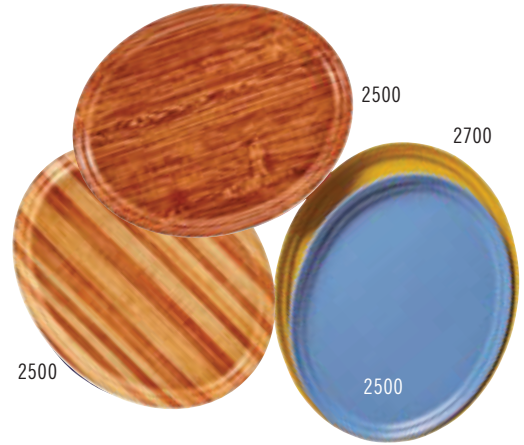

CAMTRAY®

Oval Camtrays

Perfect for banquet service.

Available in Group I colors and patterns (except Doily patterns) and Group III Wood.

Round Camtrays

A favorite for pizza and beverage service.

Available in Group I colors and patterns (except Doily patterns) and Group III Wood.

Insert Camtrays

Fits onto a Camtray to separate hot and cold food, ideal for dietary tray service.

Available in Group I colors and patterns (except Doily patterns) and Group III Wood.

CODE	DIMENSIONS	CASE PACK
Oval		
2500*	19¼" x 24"	6
2700*	22" x 26⅞"	6
Round		
900*	9"	12
1000*	10"	12
1100	11"	12
1200*	12"	12
1300*	13"	12
1400	14"	12
1550*	16" low profile	12
1600	16"	12
1950*	19½" low profile	12
Insert		
1015* 2 trays fit into a 1520	10⅞" x 15"	24
1116* 2 trays fit into a 1622	10⅞" x 15⅞"	24