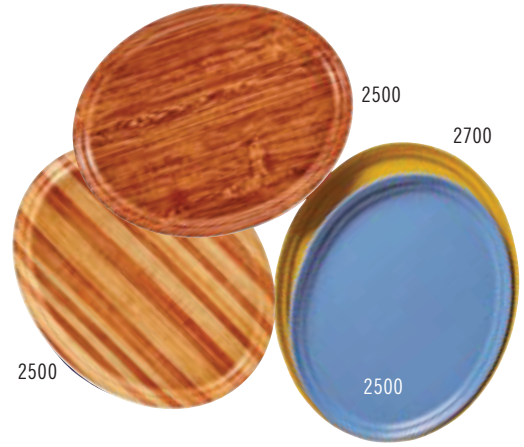

CAMTRAY®

Oval Camtrays

Perfect for banquet service.

Available in Group I colors and patterns (except Doily patterns) and Group III Wood.

Round Camtrays

A favorite for pizza and beverage service.

Available in Group I colors and patterns (except Doily patterns) and Group III Wood.

Insert Camtrays

Fits onto a Camtray to separate hot and cold food, ideal for dietary tray service.

Available in Group I colors and patterns (except Doily patterns) and Group III Wood.

CODE	DIMENSIONS	CASE PACK
Oval		
2500*	19¼" x 24"	6
2700*	22" x 26⅞"	6
Round		
900*	9"	12
1000*	10"	12
1100	11"	12
1200*	12"	12
1300*	13"	12
1400	14"	12
1550*	16" low profile	12
1600	16"	12
1950*	19½" low profile	12
Insert		
1015* 2 trays fit into a 1520	10⅞" x 15"	24
1116* 2 trays fit into a 1622	10⅞" x 15⅞"	24