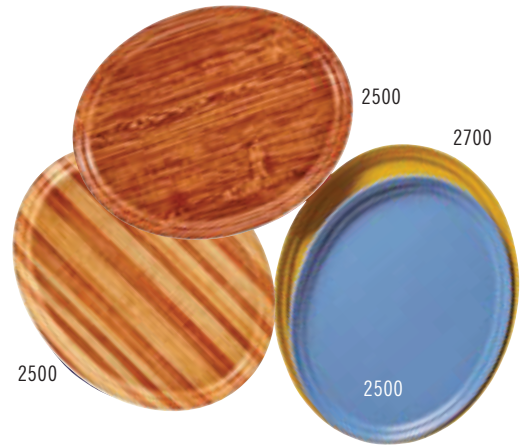

## Oval Camtrays

Perfect for banquet service.

Available in Group I colors and patterns (except Doily patterns) and Group III Wood.

## Round Camtrays

A favorite for pizza and beverage service.

Available in Group I colors and patterns (except Doily patterns) and Group III Wood.

## Insert Camtrays

Fits onto a Camtray to separate hot and cold food, ideal for dietary tray service.

Available in Group I colors and patterns (except Doily patterns) and Group III Wood.

CODE	DIMENSIONS	CASE PACK
<b>Oval</b>		
2500*	19¼" x 24"	6
2700*	22" x 26⅞"	6
<b>Round</b>		
900*	9"	12
1000*	10"	12
1100	11"	12
1200*	12"	12
1300*	13"	12
1400	14"	12
1550*	16" low profile	12
1600	16"	12
1950*	19½" low profile	12
<b>Insert</b>		
1015* 2 trays fit into a 1520	10⅞" x 15"	24
1116* 2 trays fit into a 1622	10⅞" x 15⅞"	24