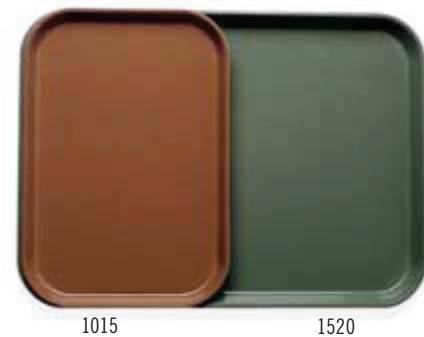

## Round Camtrays

A favorite for pizza and beverage service.

Available in Group I colors and patterns (except Doily patterns) and Group III Wood.

## Insert Camtrays

Fits onto a Camtray to separate hot and cold food, ideal for dietary tray service.

Available in Group I colors and patterns (except Doily patterns) and Group III Wood.

CODE	DIMENSIONS	CASE PACK
<b>Oval</b>		
2500*	19¼" x 24"	6
2700*	22" x 26⅞"	6
<b>Round</b>		
900*	9"	12
1000*	10"	12
1100	11"	12
1200*	12"	12
1300*	13"	12
1400	14"	12
1550*	16" low profile	12
1600	16"	12
1950*	19½" low profile	12
<b>Insert</b>		
1015* 2 trays fit into a 1520	10⅞" x 15"	24
1116* 2 trays fit into a 1622	10⅞" x 15⅞"	24