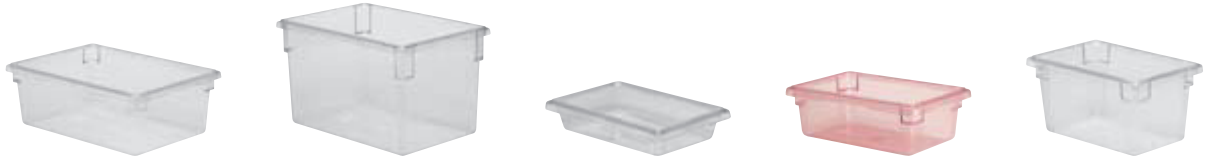

CAMWEAR® FOOD STORAGE BOXES

Camwear Food Storage Boxes

CODE	18263CW	❖● 18266CW	18269CW
DIMENSIONS	18" x 26" x 3½"	18" x 26" x 6"	18" x 26" x 9"
APPROX. CAPACITY	5 gal.	8.75 gal.	13 gal.
CASE PACK	6	6	4

CODE	182612CW	182615CW	12183CW	❖● 12186CW	❖ 12189CW
DIMENSIONS	18" x 26" x 12"	18" x 26" x 15"	12" x 18" x 3½"	12" x 18" x 6"	12" x 18" x 9"
APPROX. CAPACITY	17 gal.	22 gal.	1.75 gal.	3 gal.	4.75 gal.
CASE PACK	4	3	6	6	6

Color/InStock Color: Clear (135). 18266CW & 12186CW are available in Safety Yellow & Red.

● Safety Red (467). ❖ Safety Yellow (464). Contact your Cambro representative for pricing information for Safety Red and Yellow.

Camwear Covers

CODE	❖● 1826CCW FLAT LID	1826SCCW SLIDINGLID™	❖● 1218CCW FLAT LID	1218SCCW SLIDINGLID
DIMENSIONS	18" x 26"	18" x 26"	12" x 18"	12" x 18"

Case Pack: 6 Color/InStock Color: Clear (135). 1826CCW & 1218CCW are available in Safety Yellow & Red.