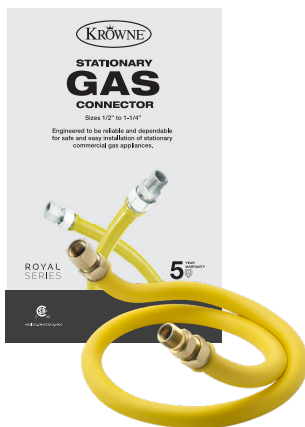

# Stationary GAS CONNECTORS

Krowne stationary gas connectors utilize antimicrobial yellow PVC protective coating for maximum strength and durability. Our 304 stainless steel tubing provides flexibility and versatility during installation. With various lengths and interior diameters available, along with various type of kits and a max PSI operation pressure of 0.5, these gas connectors are your go to for stationary commercial gas cooking equipment.

## BENEFITS OF CHOOSING KROWNE:

- **DURABLE STEEL SWIVEL FITTINGS**  
Heavy duty swivel fittings are corrosion-resistant and extends connector longevity
- **ANTIMICROBIAL YELLOW COATING**  
PVC protective coating applied for added strength and durability
- **STAINLESS STEEL CONSTRUCTION**  
304 Stainless steel tubing provides flexibility and versatility during installation
- **5 YEAR WARRANTY**

## CHOOSE THE PERFECT STATIONARY GAS CONNECTOR TO FIT YOUR NEED:

**S7536B  
SHOWN**

MODEL	SIZE	DESCRIPTION
<b>S7536</b>	3/4" x 36"	Stationary Gas Connector (Packed in Poly Bag)
<b>S7536B</b>	3/4" x 36"	Stationary Gas Connector (Packed in Color Box)
<b>S7536K</b>	3/4" x 36"	Stationary Gas Connector Kit - Includes Gas Connector, (2) 90° Elbows, and Gas Valve (Packed in Color Box)
<b>S7536K1</b>	3/4" x 36"	Stationary Gas Connector Kit - Includes Gas Connector and (2) 90° Elbows (Packed in Color Box)
<b>S7548</b>	3/4" x 48"	Stationary Gas Connector (Packed in Poly Bag)
<b>S7548B</b>	3/4" x 48"	Stationary Gas Connector (Packed in Color Box)
<b>S7548K</b>	3/4" x 48"	Stationary Gas Connector Kit - Includes Gas Connector, (2) 90° Elbows, and Gas Valve (Packed in Color Box)
<b>S7548K1</b>	3/4" x 48"	Stationary Gas Connector Kit - Includes Gas Connector and (2) 90° Elbows (Packed in Color Box)