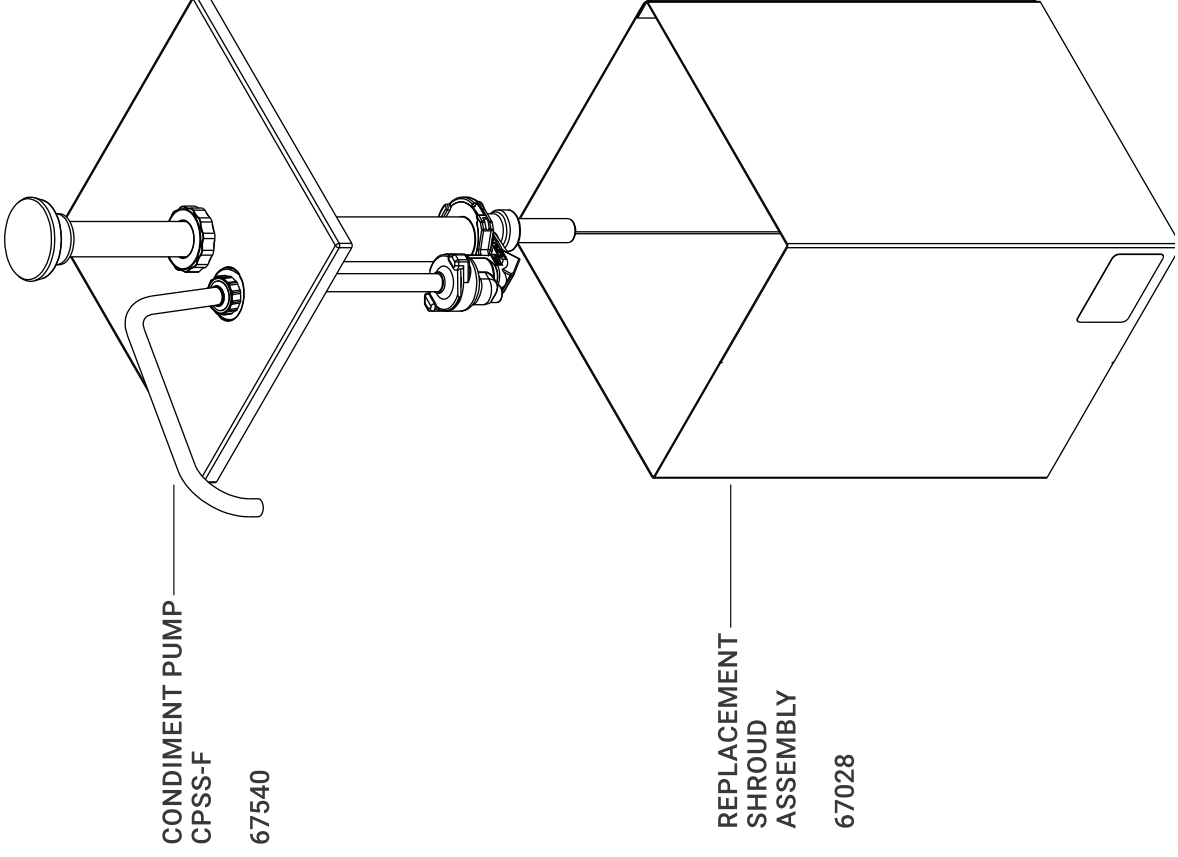

# 67580

## Single Stand Assembly

*Complete View for Reference*

CONDIMENT PUMP  
CPSS-F  
67540

REPLACEMENT  
SHROUD  
ASSEMBLY  
67028