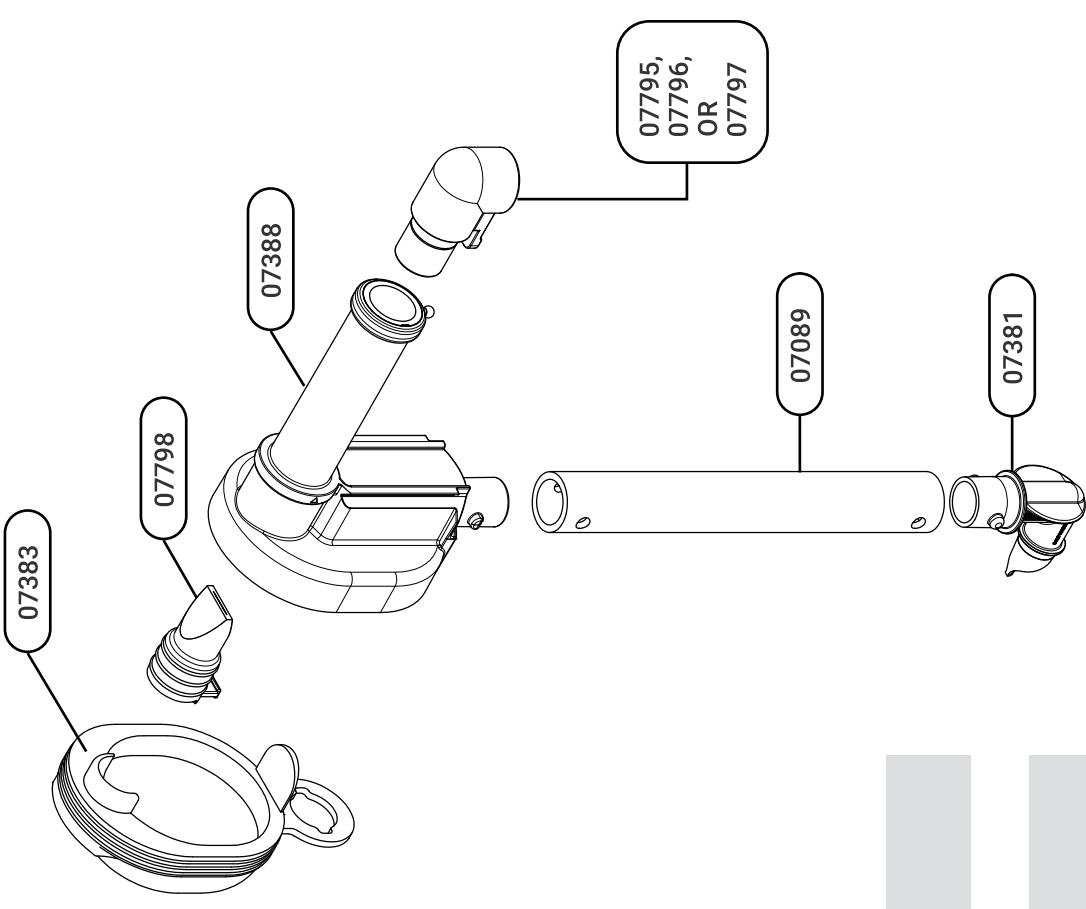

07794

Server Express Pump

Complete View for Reference

PART	QTY	DESCRIPTION
07383	1	PUMP DOME, BLACK
07798	1	LARGE PINCH VALVE
07388	1	PUMP HOUSING
07089	1	7" TUBE
07381	1	CONNECTOR, 16MM
07795	1	DISCHARGE FITTING, .156, SM.
07796	1	DISCHARGE FITTING, .256, MED.
07797	1	DISCHARGE FITTING, .394, LG.