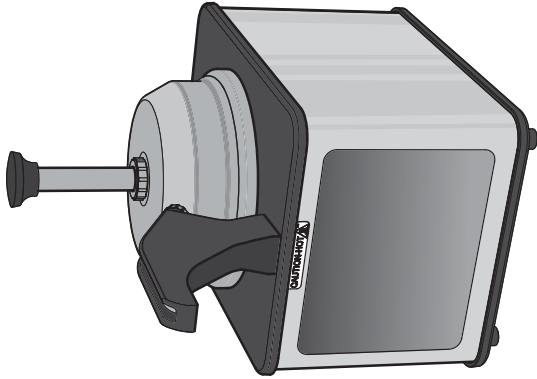

# 81140

Food Server  
Supreme FSPW-SS

Complete View for Reference