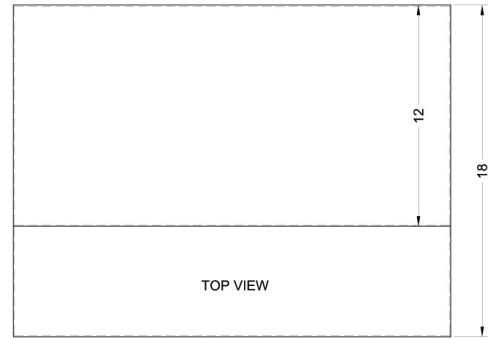

HSHELL30PL

5" x 30" x 18" (H x W x D)

30" wide shell hood in platinum gray

Highlights:

Made in the USA

30" wide shell hood to match 30" ranges

Platinum gray finish and contemporary styling

Product Features:

No electrical components	Shell hoods do not include light or fan
30 inch width	Designed to match 30 inch ranges; also available in 20, 24, and 36 inch widths
Platinum gray finish	White and black shell hoods also available in same size
Made in the USA	Solidly constructed for years of use
More sizes available	Additional sizes can be specially ordered (minimums apply)

HSHELL30PL Specifications:

Overview	
Height of Cabinet	5.0" (13 cm)
Width	30.0" (76 cm)
Depth	18.0" (46 cm)
Cabinet	Platinum
Weight	10.0 lbs. (5 kg)
Shipping Weight	22.0 lbs. (10 kg)
Parts & Labor Warranty	1 Year
UPC	761101077437

MODEL NO.	WIDTH
SHELL20	19 7/8"
SHELL24	23 7/8"
SHELL30	29 7/8"
SHELL36	35 7/8"
SHELL42SS	41 7/8"
SHELL48SS	47 7/8"