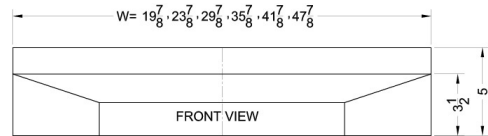

HSHELL30PL

5" x 30" x 18" (H x W x D)

30" wide shell hood in platinum gray

Highlights:

Made in the USA

30" wide shell hood to match 30" ranges

Platinum gray finish and contemporary styling

Product Features:

No electrical components	Shell hoods do not include light or fan
30 inch width	Designed to match 30 inch ranges; also available in 20, 24, and 36 inch widths
Platinum gray finish	White and black shell hoods also available in same size
Made in the USA	Solidly constructed for years of use
More sizes available	Additional sizes can be specially ordered (minimums apply)

HSHELL30PL Specifications:

Overview	
Height of Cabinet	5.0" (13 cm)
Width	30.0" (76 cm)
Depth	18.0" (46 cm)
Cabinet	Platinum
Weight	10.0 lbs. (5 kg)
Shipping Weight	22.0 lbs. (10 kg)
Parts & Labor Warranty	1 Year
UPC	761101077437

MODEL NO.	WIDTH
SHELL20	19 7/8"
SHELL24	23 7/8"
SHELL30	29 7/8"
SHELL36	35 7/8"
SHELL42SS	41 7/8"
SHELL48SS	47 7/8"