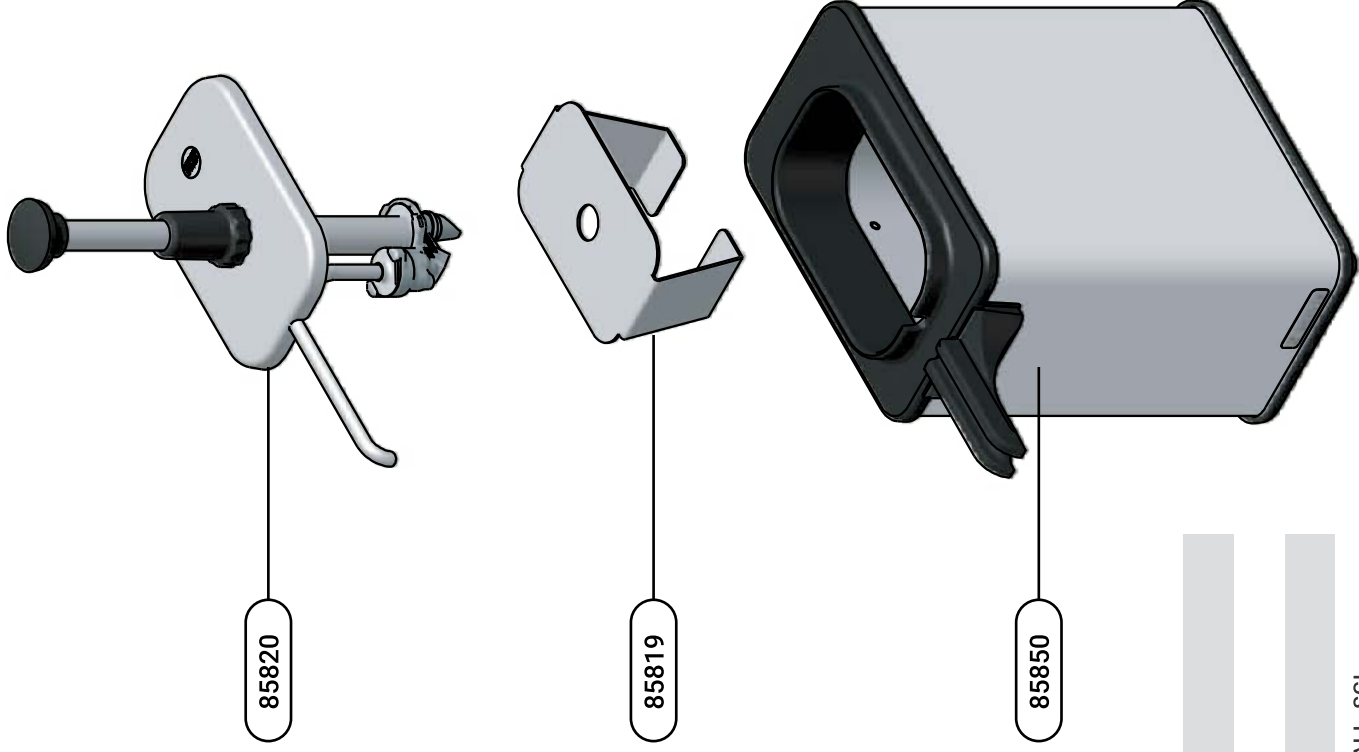

85790

EZ Topper Tall, Single, Adjustable Thermostat

Complete View for Reference

PART	QTY	DESCRIPTION
85820	1	FOUNTAIN PUMP EZT
85819	1	SUPPORT, POUCH
85850	1	BASE ONLY FOR EZ TOPPER, TALL, SGL